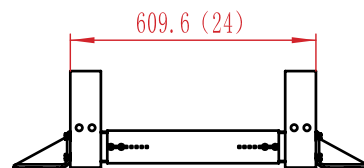

DESCRIPTION

45 RMU Open Rack, 4-Post, Adjustable Depth Steel Frame

Compatible with vertical cable managers: CM17-T-45 (metal) & CM21 (plastic, 2 sections) Series

Height	Width	Depth	Color	Weight	Capacity
84 in	24 in	24-36 in	Black	61 LB	1322 LB

FEATURES

- 4-Post Rack
- Holes for #12-24 screws
- Highly functional and stylish
- Adjustable depth

What's in the Box:

- (1) #12-24 screws 40 pcs,
- (2) # 12-24 washers 40 pcs,
- (3) 3/8"×1" UNF black bolts + nuts 24pcs both,
- (4) 3/8" flat washers 40pcs
- (5) Assembly Instruction