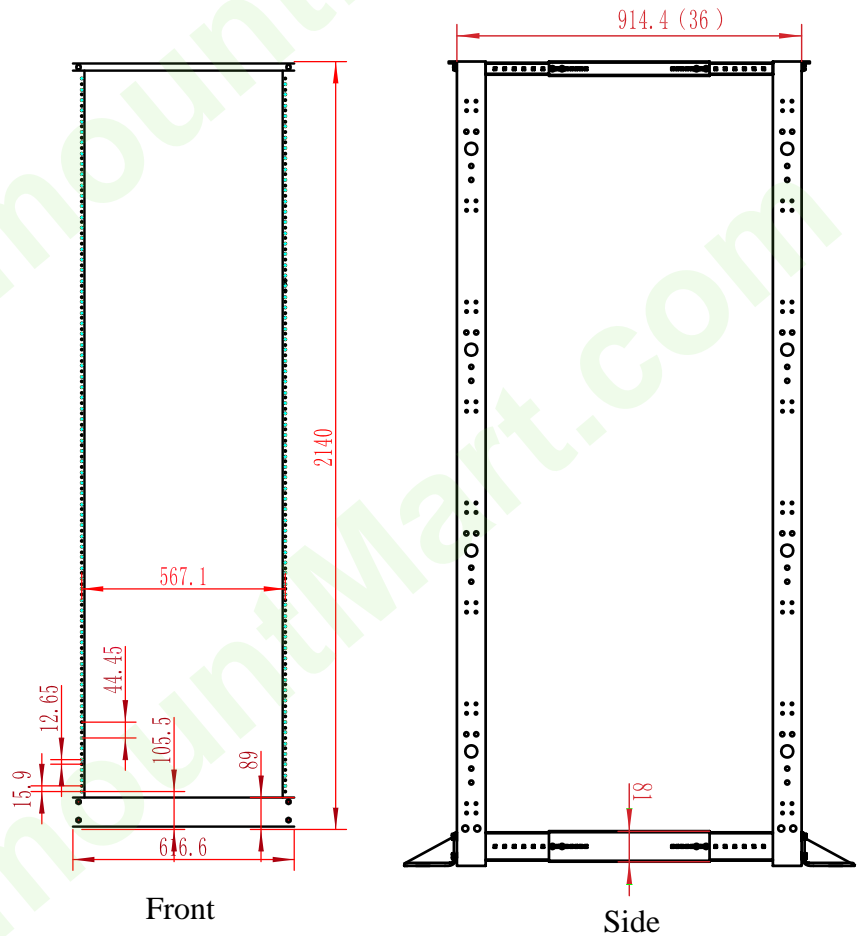

DESCRIPTION

45 RMU Open Rack, 4-Post, Adjustable Depth Steel Frame

Compatible with vertical cable managers: CM17-T-45 (metal) & CM21 (plastic, 2 sections) Series

Height	Width	Depth	Color	Weight	Capacity
84 in	24 in	24-36 in	Black	61 LB	1322 LB

FEATURES

- 4-Post Rack
- Holes for #12-24 screws
- Highly functional and stylish
- Adjustable depth

What's in the Box:

- (1) #12-24 screws 40 pcs,
- (2) # 12-24 washers 40 pcs,
- (3) 3/8"×1" UNF black bolts + nuts 24pcs both,
- (4) 3/8" flat washers 40pcs
- (5) Assembly Instruction