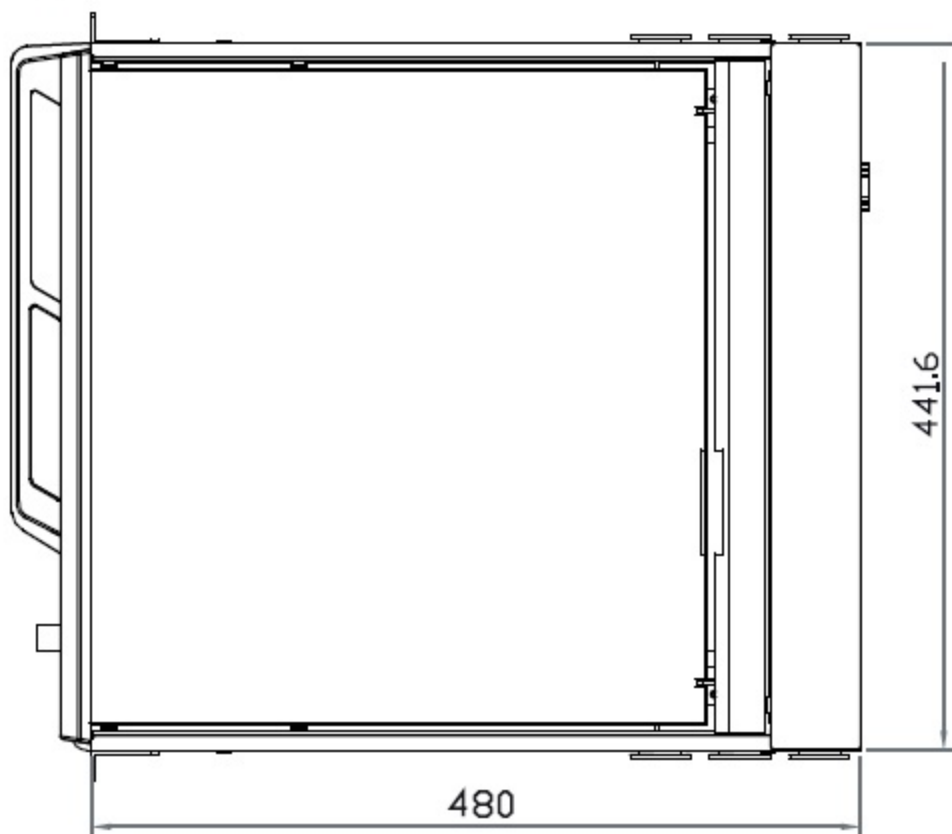

Front View

Dimensions

Rear View

Side View

UNIT : mm
1mm = 0.03937 inch

Top View

Model Number :
LCD1U17-40