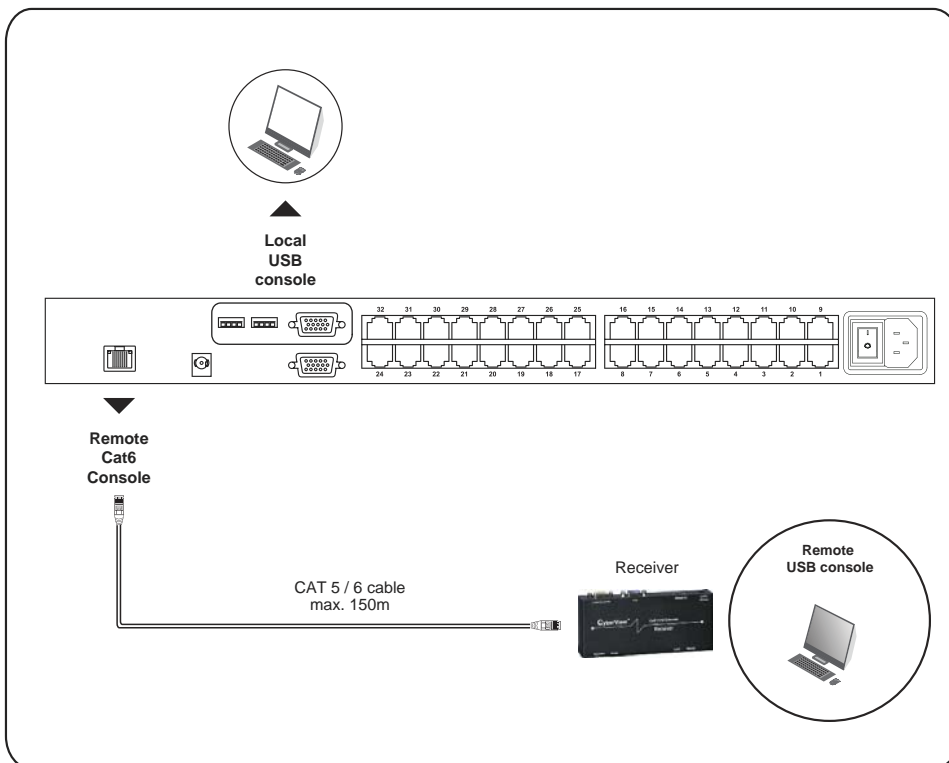

Remote & Local console connection

Remote Console Resolution Support	Frequency (Hz)
1600 x 1200	60
1280 x 1024	60
1024 x 768	60 / 70 / 75