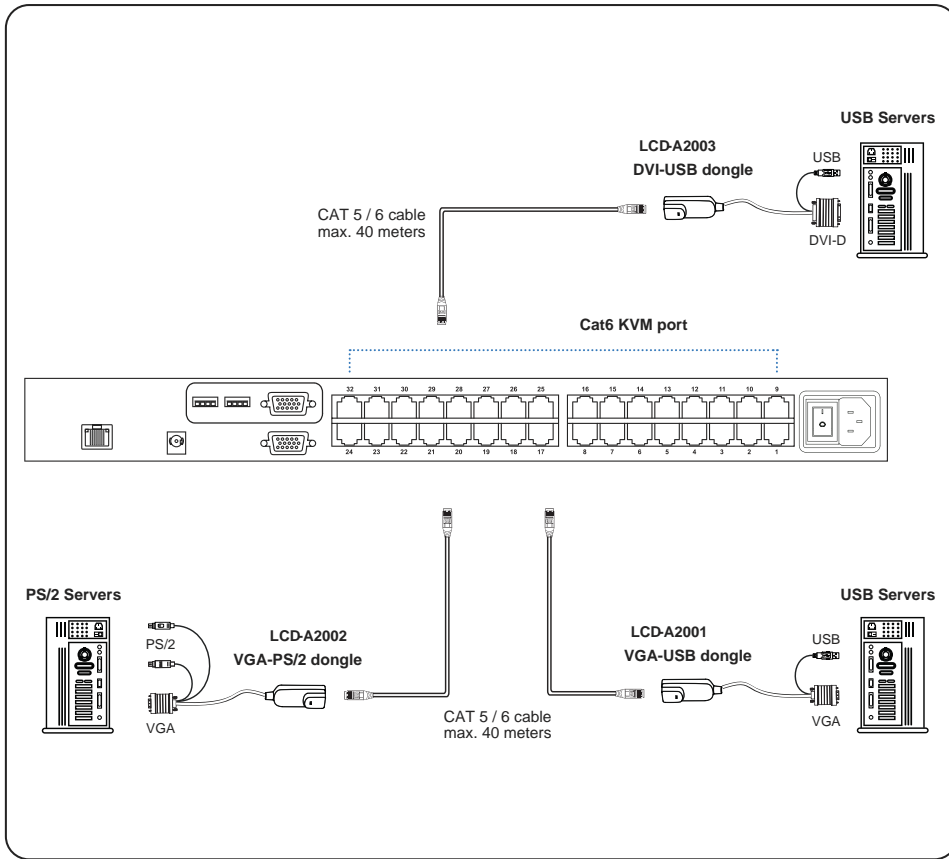

KVM port & Cat6 dongle connection

- To connect DVI-D connector to the computer's video card
- To connect USB connector to the computer's USB port

- To connect DB-15 connector to the computer's video card
- To connect USB connector to the computer's USB port

- To connect DB-15 connector to the computer's video card
- To connect PS/2 keyboard connector to the computer's keyboard port
- To connect PS/2 mouse connector to the computer's mouse port

Dongle Resolution Support	Frequency (Hz)
1600 x 1200	60
1280 x 1024	60
1024 x 768	60 / 70 / 75