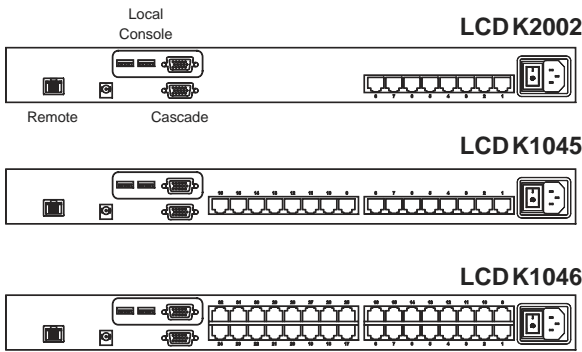

**Combo Cat6 2-console KVM Benefits**

- ▶ Combo Cat6 KVM with either 8, 16 or 32 ports in 1U
- ▶ Up to 40 meters between your servers & KVM ports
- ▶ Remote access up to 150 meters
- ▶ Cascade switches up to 8 levels & Mix switches between Cat6 & Combo DB-15 KVM
- ▶ Support DVI-USB, VGA-USB & VGA-PS/2 server interface
- ▶ Mix PS/2, USB & SUN with Multi-Platform switch capability

**Switch Features & Options**

- Multi lingual on screen display menu
- Advanced user profiles and configurable OSD hot key combinations
- Dual power with failover
- DC power options : 12V / 24V / 48V / 110 ~ 125V

**Ordering Information**

Console	Local	Remote	IP	8-port	16-port	32-port
	1	1	0	LCDK2002	LCDK1045	LCDK1046

**KVM Specification**

<p>■ <b>KVM Port</b></p> <p>Number of ports: 8, 16 or 32</p> <p>Connector: RJ-45</p> <p>Connectivity: DVI-D / VGA connector dangle up to 40 meters (132 feet) via Cat6 / Cat5 cable</p>	
<p>■ <b>Local Console</b></p> <p>Graphic Connector: 1 x DB-15 VGA</p> <p>Resolution: Up to 1600 x 1200</p> <p>Input device: 2 x USB type A for keyboard &amp; mouse</p> <p>Resolution support: 4:3 - max. 1600 x 1200</p>	
<p>■ <b>Remote Console</b></p> <p>Connector: 1 x DB 15-pin, VGA</p> <p>Resolution: Up to 1600 x 1200</p> <p>Input device: 2 x USB type A for keyboard &amp; mouse</p> <p>Remote I/O: RJ45 via Cat5 / Cat5e / Cat6 cable up to 150m</p> <p>Compensation: Auto adjust for cable length</p> <p>Resolution support: 4:3 - max. 1600 x 1200</p>	
<p>■ <b>Expansion:</b> Up to 256 servers by 8-level cascade</p>	
<p>■ <b>Compatibility</b></p> <p>Hardware : HP / IBM / Dell PC, Server and Blade Server SUN / Mac</p> <p>OS Support : Windows / Linux / Unix / Mac OS</p>	