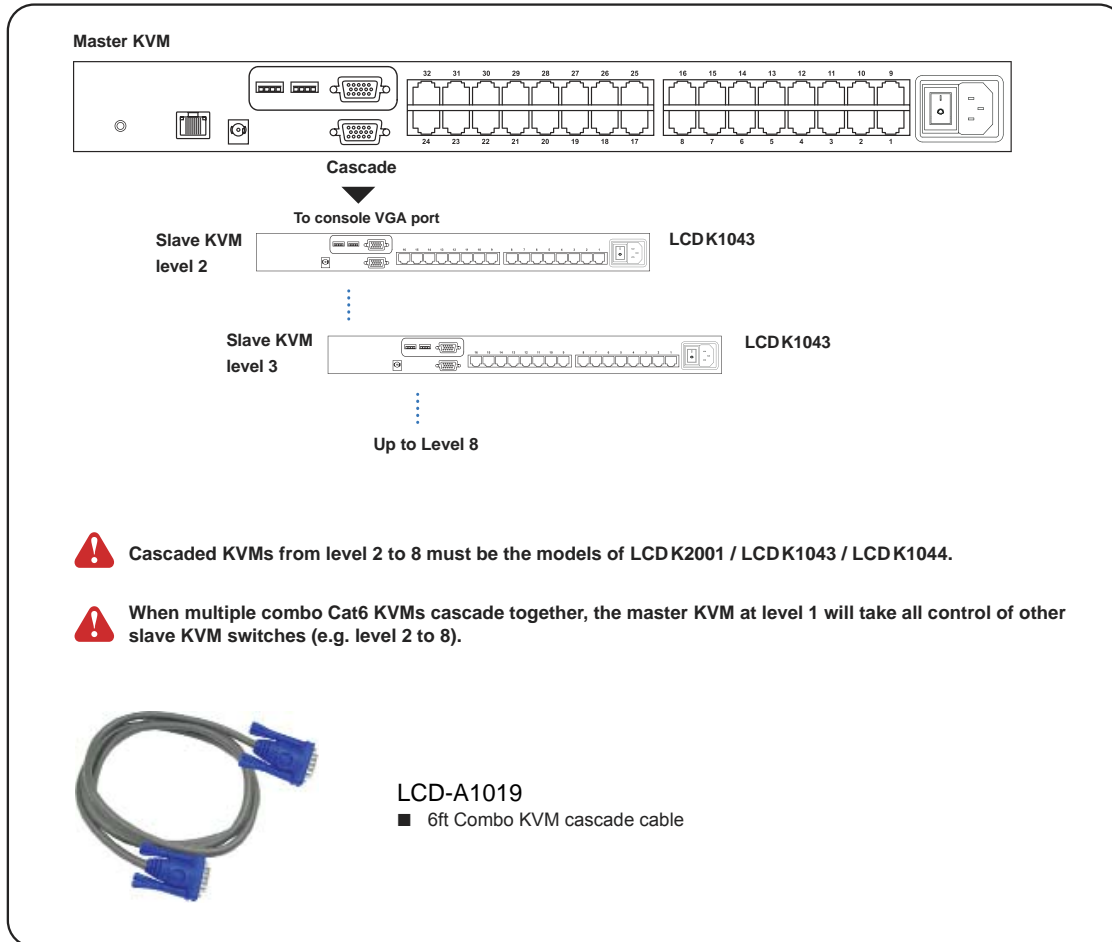

Dongle Resolution Support	Frequency ( Hz )
1600 x 1200	60
1280 x 1024	60
1024 x 768	60 / 70 / 75

Remote & Local console connection

Remote Console Resolution Support	Frequency ( Hz )
1600 x 1200	60
1280 x 1024	60
1024 x 768	60 / 70 / 75

## KVM Cascade

- Cascade up to 8 levels, 256 servers
- Cascading multiple KVM with LCD-A1019 cascade cable.

**Warning:** For detailed product specifications and options, please download the user manual from the link below :  
[http://www.rackmountmart.com/dataSheet/lcdk2001\\_2002\\_2003\\_1043\\_1044\\_1045\\_1046\\_1047\\_1048.pdf](http://www.rackmountmart.com/dataSheet/lcdk2001_2002_2003_1043_1044_1045_1046_1047_1048.pdf)