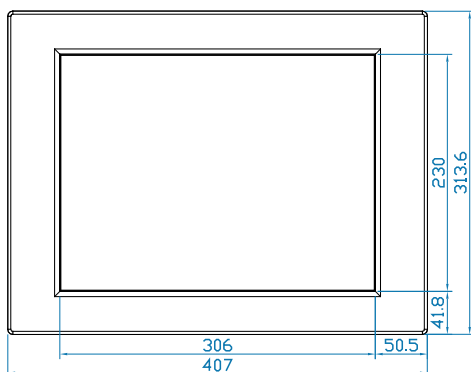

• **Casing Color :**

Black front panel (RAL 9005)
 Dark grey rear case (RAL 7037)

• **Regulatory :**

FCC, CE

• **Power**

Input :	Auto-sensing 100 to 240VAC, 50 / 60Hz
Consumption :	Max. 40 Watt, Standby 5 Watt

• **Dimensions**

Product : 407 x 59 x 314 mm / 16 x 2.3 x 12.3 inch

Diagrams (mm)

Front View

Side View

Rear View