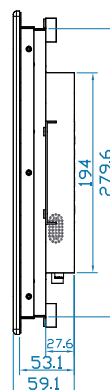

6mm aluminum front bezel with optional
NEMA 4 / IP65
 front protection

Display Benefits

- ▶ 15" LCD with resolution 1024 x 768
- ▶ Rugged construction against external impact
- ▶ Protective 3mm glass

Options

- S-Video + BNC & Audio
- 15" Touchscreen : Capacitive, Resistive
- 48V, 24V or 12VDC power
- TV - Analog

Standard I/O

BNC-SPK upgrade I/O

Specifications

• **LCD Panel**

Manufacturer :	AUO
Size (diagonal) :	15" TFT
Max resolution :	1024 x 768
Brightness (cd/m2) :	250
Backlight :	CCFL
Colors :	16.2 M
Contrast ratio (typ) :	700 : 1
Viewing angle (H/V) :	150° x 135°
Active area (mm) :	304 x 228
MTBF (hrs) :	30,000
Signal input :	VGA

• **Weight**

Net / Gross : 3.5 kgs (7.7 lbs)

• **Mounting :**

Panel mount / VESA mount

• **Environmental**

Operating :	0 to 50°C Degree
Storage :	-5 to 60°C Degree
Relative humidity :	5-90%, non-condensing
Shock :	10G acceleration (11 ms duration)
Vibration :	5-500Hz 1G RMS random vibration

• **Dimensions**

Product : 407 x 59 x 314 mm / 16 x 2.3 x 12.3 inch

Diagrams (mm)

Front View

Side View

Rear View