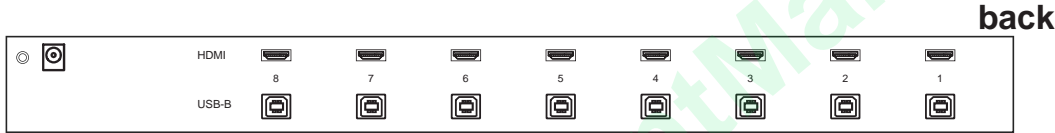

4K 60Hz KVM	IP	Remote	8-port
	0	0	LCD1U17-41-8HD

** Resolution related to LCD specification

4K KVM Cable

LCD-A3009 (6 ft)
DP KVM cable

LCD-A3008 (6 ft)
HDMI KVM cable

Resolution 16:9 - max. 3840 x 2160
Support **: 16:10 - max. 1920 x 1200
4:3 - max. 1600 x 1200