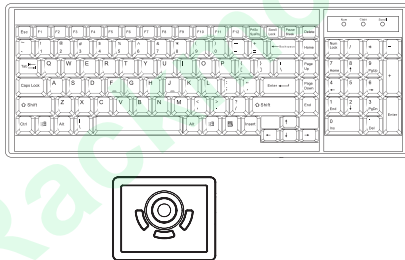

B keyboard integrated with trackball