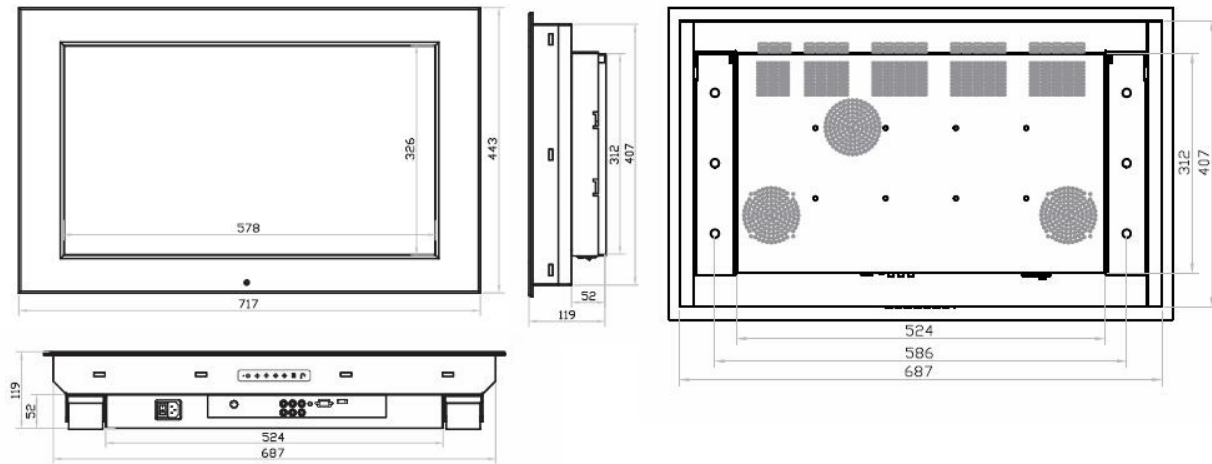

ID-26Aw 26" Widescreen Front Aluminum LCD Panel

Dimension Drawings (mm)

Applications

- Industrial process control
- Point of sales / Kiosk
- Security / Surveillance
- Flight Information display panel

Options

Pixel Pitch (mm)

Viewing Angle (L/R/U/D)

OSD Control

Connector(s)

LCD Panel MTBF (hrs)

Power

Mounting

Dimensions (mm)

Class A TFT LCD panel

Wide 26" (16 : 9)

1366 x 768

16.7M

450

1500 : 1

0.421 x 0.421

89 / 89 / 89 / 89

717 x 119 x 443 (W x D x H)

Operating Temperature

0° to 50° C

Storage Temperature

-5° to 60° C

Humidity

5~90%, non-condensing

Shock