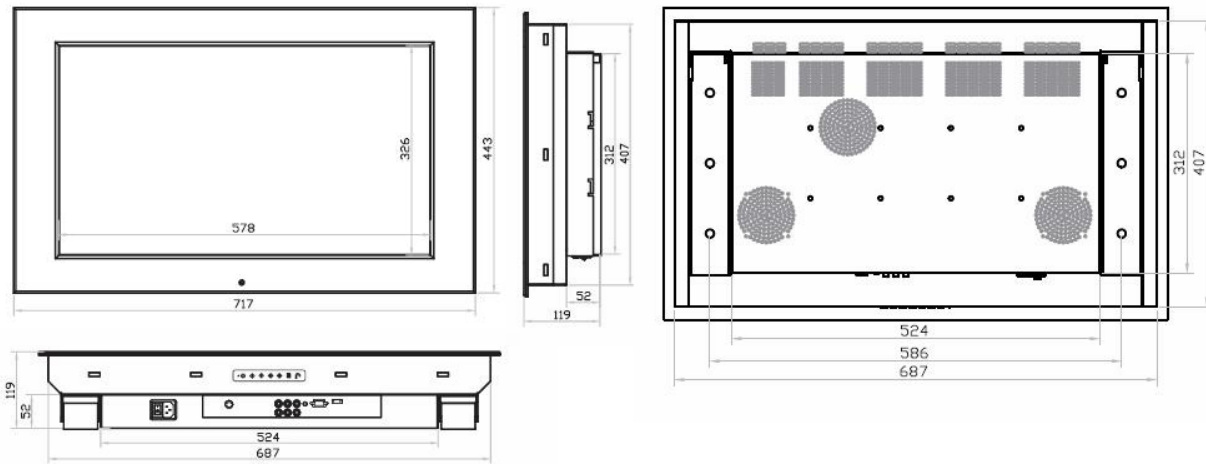

ID-26Aw 26" Widescreen Front Aluminum LCD Panel

Dimension Drawings (mm)

Applications

- Industrial process control
- Point of sales / Kiosk
- Security / Surveillance
- Flight Information display panel

Options

Pixel Pitch (mm)

Viewing Angle (L/R/U/D)

OSD Control

Connector(s)

LCD Panel MTBF (hrs)

Power

Mounting

Dimensions (mm)

Class A TFT LCD panel

Wide 26" (16 : 9)

1366 x 768

16.7M

450

1500 : 1

0.421 x 0.421

89 / 89 / 89 / 89

717 x 119 x 443 (W x D x H)

Operating Temperature

0° to 50° C

Storage Temperature

-5° to 60° C

Humidity

5~90%, non-condensing

Shock