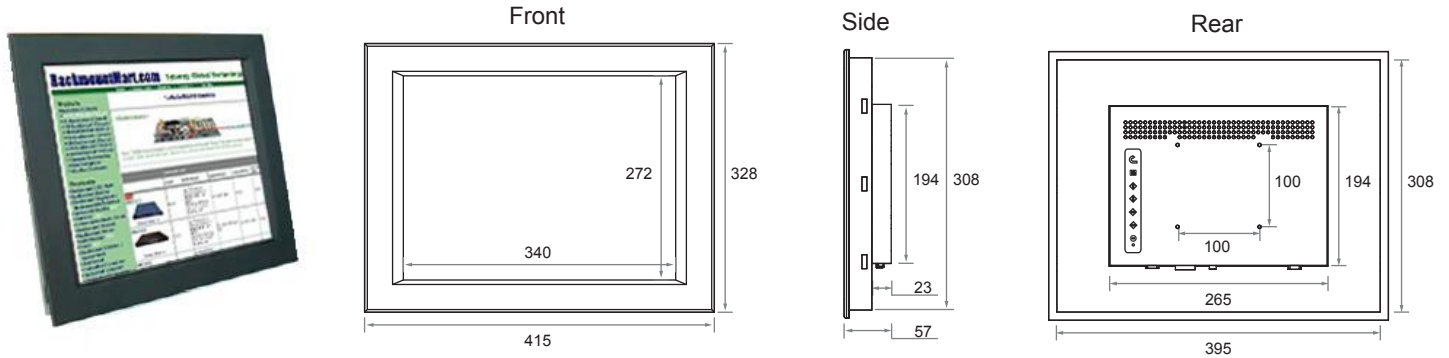

# ID-H17A 17" SunReadable Front Aluminum LCD Panel

## Dimension Drawings (mm)

### Design features

- SunReadable LCD panel
- 800 cd/m<sup>2</sup> industrial brightness
- 6mm aluminum front bezel with 45° chamfer
- OSD control keys to optimize the display

## Specifications

LCD Panel	 Class A TFT LCD panel	Operating Temperature	0° to 50° C
Panel Grading	Class A TFT LCD panel	Storage Temperature	-5° to 60° C
Panel Size (in.)	17"	Humidity	5~90%, non-condensing
Optimum Resolution	1280 x 1024	Shock	10G peak acceleration (11ms duration)
Display Color	16.2M	Vibration	5-500Hz, 1G RMS random vibration
Brightness-nits (cd/m <sup>2</sup> )	800		
Contrast Ratio	500 : 1		
Pixel Pitch (mm)	0.264 x 0.264		
Viewing Angle (L/R/U/D)	70 / 70 / 70 / 60		
OSD Control	Brightness, Contrast, Phase & Clock, Color, H & V position, Auto-tune & Recall		
Connector(s)	D-Sub 15 pin VGA analog		
LCD Panel MTBF (hrs)	50,000		
Power	100~240VAC via AC adapter		
Mounting	VESA-mount, Mounting bracket and Optional OEM mounting design		
Dimensions (mm)	415 x 57 x 328 (W x D x H)		
		<b>Ordering information</b>	
		Model no.	Description
		ID-H17A	17" SunReadable front aluminum LCD panel w/ VGA input
		ID-H17AAV	17" SunReadable front AI. LCD w/ VGA,S-Video+RCA input
		ID-H17ADVI	17" SunReadable front AI. LCD w/ VGA, DVI input
		ID-H17ABNC	17" SunReadable front AI. LCD w/ VGA,S-Video+BNC input
		ID-H17ADC12	17" SunReadable front AI. LCD w/ VGA input, 12V DC input
		ID-H17ADC24	17" SunReadable front AI. LCD w/ VGA input, 24V DC input
		ID-H17ADC48	17" SunReadable front AI. LCD w/ VGA input, 48V DC input
		-IP65	Add NEMA4 / IP65 Protective Glass