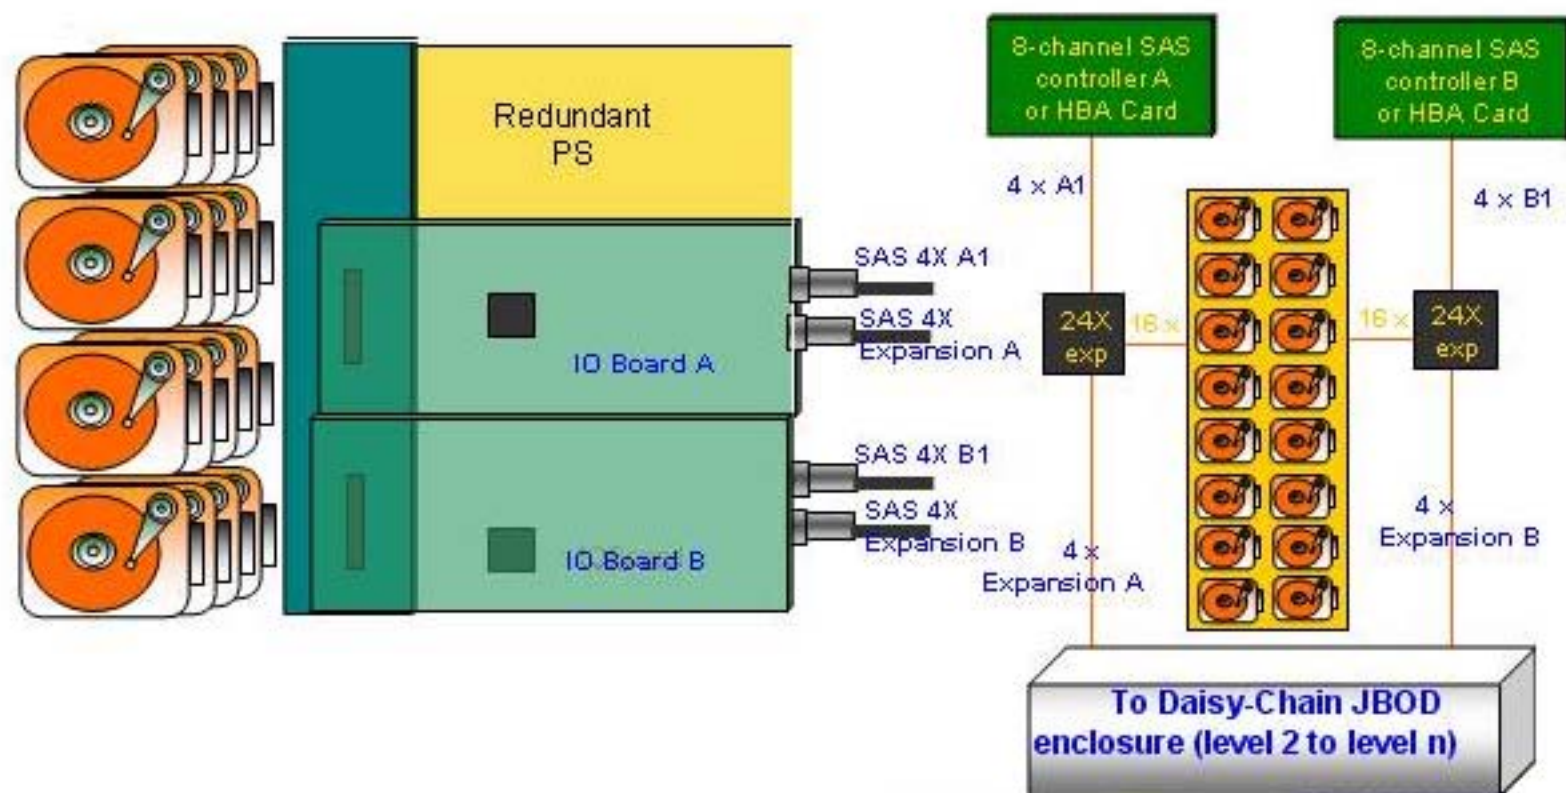

Connection for 16 Drives SAS JBOD

3U 16-channel for 16 x 3.5" SAS-SAS/SATA JBOD
w/ dual-port and daisy-chain support

JBOD Cascading Configuration

Server with SAS HBA
or SAS RAID card

Secondary

Primary

Secondary

Primary

Fault Tolerance with JBOD Cascading