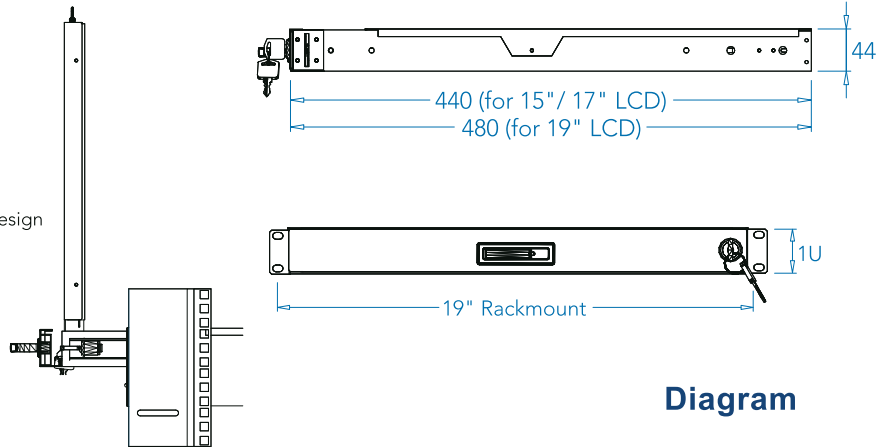

LCD1U15-014/17-013/19-012 1U LCD Rackmount Short Depth Drawer

Flip up design

Diagram

Unit : mm

Options:

AV Input

DVI Input

BNC Input

DC Power Input

Touch Screen

Designed for:

Drawer Features & Options

- 1U rackmount LCD drawer with either 15", 17" or 19" SAMSUNG LCD
- Multi lingual on screen display menu
- AV Composite Video, S-Video, DVI and BNC input options
- 12, 24 and 48 volt DC power options

LCD Drawer Benefits

- ▶ Short depth design of 440mm / 480mm (17.3" / 18.9") only
- ▶ Sliding LCD allowing LCD to remain open when the rack door is closed

Monitor Grade A industrial TFT LCD panel

- 15" 1024 x 768 LCD with 250 nit brightness and 700:1 contrast ratio typical
- 17" 1280 x 1024 LCD with 300 nit brightness and 1000:1 contrast ratio typical
- 19" 1280 x 1024 LCD with 300 nit brightness and 1000:1 contrast ratio typical

Ordering Information

	15" LCD Series	17" LCD Series	19" LCD Series
Model	LCD1U15-014	LCD1U17-013	LCD1U19-012

Dimensions

Model	Product Dimension (W x D x H)	Net Weight
LCD1U15-014	442 x 440 x 44 mm 17.4 x 17.3 x 1.73 inch	10 kg / 22 lbs
LCD1U17-013	442 x 440 x 44 mm 17.4 x 17.3 x 1.73 inch	12 kg / 26 lbs
LCD1U19-012	442 x 480 x 44 mm 17.4 x 18.9 x 1.73 inch	13 kg / 29 lbs