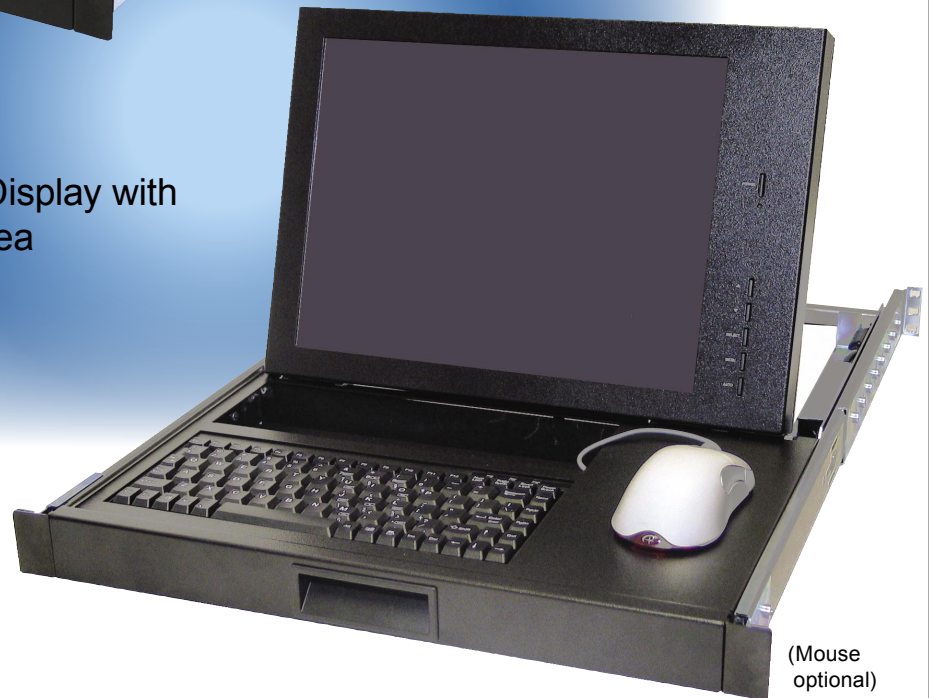

### 1U 15" or 17" TFT LCD Display with Keyboard and Mouse Area

Don't like touchpads or trackballs?

In addition to a choice of a high quality 15" or 17" TFT LCD display and full function compact keyboard, this unit contains a storage and use area for your favorite mouse, all housed in a convenient 1U form factor.

Some of the features are:

- Smooth action ball bearing rack mount slides.
- Display surface protected by a clear shatterproof cover.
- Display automatically powers off when in the closed position.
- Wide 160 degree horizontal and vertical viewing angles.
- 250 nits brightness and 1000:1 contrast ratio typical.
- Display resolution - 1024 x 768 (15" TFT) 1280 X 1024 (17" TFT)
- Rugged "built to last" industrial construction, **Made in USA.**
- Dimensions: 15" TFT LCD - 19.0" (W) x 1.75" (H) x 23" (D).  
17" SAMSUNG Grade A TFT LCD - 19.0" (W) x 1.75" (H) x 25.2" (D).