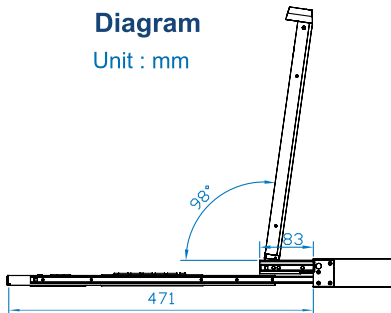

DVI-D

Audio

Diagram

Unit : mm

Dimensions

Model	Product Dimension (W x D x H)	Net Weight
LCD1U17-20	442 x 650 x 44 mm 17.4 x 25.6 x 1.73 inch	16 kg / 35 lbs

Drawer Features & Options

- Combo interface either PS/2 or USB input to the LCD drawer
- Multiple keyboard language selections with touchpad
- Enhanced aesthetics with new molded front panel and two point lock