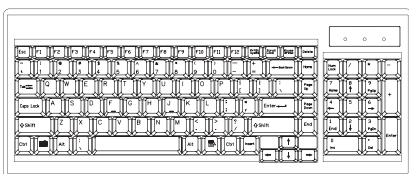

LCD Drawer & KVM Benefits

- ▶ 1U dual slide rackmount drawer with either 17" or 19" LCD
- ▶ Multi-user Matrix KVM with either 16 or 32 ports in 1U
- ▶ Cost efficient Combo KVM integration
- ▶ Mix PS/2, USB & SUN with Multi-Platform switch capability

Monitor

Grade A 17", 19" industrial TFT LCD panel

- 17" 1280 x 1024 LCD with 300 nit brightness and 1000:1 contrast ratio typical
- 19" 1280 x 1024 LCD with 300 nit brightness and 1000:1 contrast ratio typical

Keyboard Selection

Supporting layouts

104 keys KB integrated with touchpad

KVM Selection

Base Model

17" LCD Series

<ul style="list-style-type: none"> • Single port w/o KVM • Combo interface 	LCD1U17-20
--	-------------------