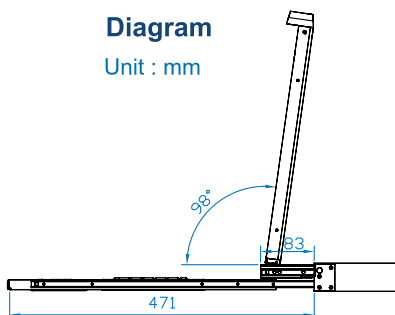

Model	Product Dimension (W x D x H)	Net Weight
LCD1U17-21	442 x 650 x 44 mm 17.4 x 25.6 x 1.73 inch	16 kg / 35 lbs

Diagram

Unit : mm

Drawer Features & Options

- Combo interface either PS/2 or USB input to the LCD drawer
- SUN key support including Stop, Cut, Paste, Compose etc
- US and UK keyboard language selections with touchpad
- Enhanced aesthetics with new molded front panel and two point lock