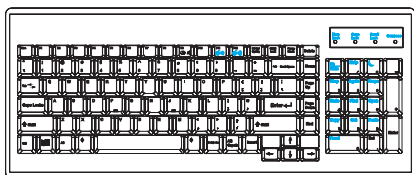

LCD Drawer & KVM Benefits

- ▶ 1U dual slide rackmount drawer with either 17" or 19" LCD
- ▶ Multi-user Matrix KVM with either 16 or 32 ports in 1U
- ▶ Cost efficient Combo KVM integration
- ▶ Direct support for SUN Micro 1152 x 900 native resolution
- ▶ Mix PS/2, USB & SUN with Multi-Platform switch capability
- ▶ Secure remote user access across the world wide web

Monitor Grade A 17", 19" industrial TFT LCD panel

- 17" 1280 x 1024 LCD with 300 nit brightness and 1000:1 contrast ratio typical
- 19" 1280 x 1024 LCD with 300 nit brightness and 1000:1 contrast ratio typical

Keyboard Selection

Supporting layouts

USB interface, Incorporates SUN keys

N 104 keyboard integrated with touchpad

KVM Selection

Base Model

17" LCD Series

<ul style="list-style-type: none"> • Single port w/o KVM • USB interface 	LCD1U17-21
--	------------