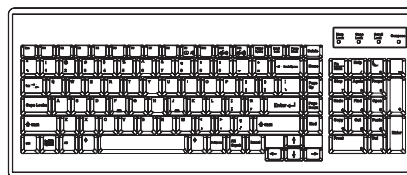

LCD Drawer & KVM Benefits

- ▶ Multi-user Matrix KVM with either 16 or 32 ports in 1U
- ▶ Cost efficient Combo KVM integration
- ▶ Direct support for SUN Micro 1152 x 900 native resolution
- ▶ 19" widescreen LCD with high resolution 1440 x 900
- ▶ Mix PS/2, USB & SUN with Multi-Platform switch capability
- ▶ Secure remote user access across the world wide web

Monitor Grade A Wide 19" industrial TFT LCD panel

- 19" 1440 x 900 LCD with 300 nit brightness and 1000:1 contrast ratio typical

Keyboard Selection

Supporting layouts USB interface, Incorporates SUN keys

Se NS keyboard integrated with touchpad

Sb NS keyboard integrated with trackball

KVM Selection

Base Model

Wide 19" LCD Series

<ul style="list-style-type: none"> • Single port w/o KVM • USB interface 	<h2>LCD1U19-13</h2>
--	---------------------