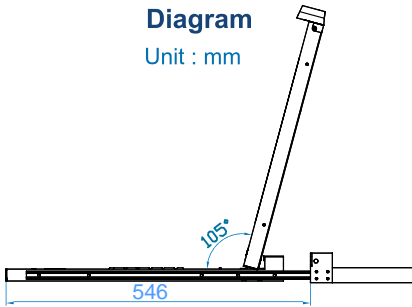

DC Power

DVI-D

DC Power

Diagram

Unit : mm

Drawer Features & Options

- 1U rackmount drawer with 19" widescreen LCD
- Combo interface either PS/2 or USB input to the LCD drawer
- SUN key support including Stop, Cut, Paste, Compose etc
- US and UK keyboard language selections with either touchpad or trackball
- Enhanced aesthetics with new molded front panel and two point lock