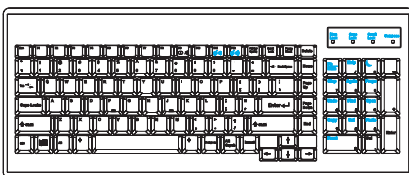

DC Power

DVI-D

DC Power

Diagram

Unit : mm

Drawer Features & Options

- 1U rackmount drawer with 19" widescreen LCD
- Combo interface either PS/2 or USB input to the LCD drawer
- SUN key support including Stop, Cut, Paste, Compose etc
- US and UK keyboard language selections with either touchpad or trackball
- Enhanced aesthetics with new molded front panel and two point lock

LCD Drawer & KVM Benefits

- ▶ Multi-user Matrix KVM with either 16 or 32 ports in 1U
- ▶ Cost efficient Combo KVM integration
- ▶ Direct support for SUN Micro 1152 x 900 native resolution
- ▶ 19" widescreen LCD with high resolution 1440 x 900
- ▶ Mix PS/2, USB & SUN with Multi-Platform switch capability
- ▶ Secure remote user access across the world wide web

Monitor Grade A Wide 19" industrial TFT LCD panel

- 19" 1440 x 900 LCD with 300 nit brightness and 1000:1 contrast ratio typical

Keyboard Selection

Supporting layouts USB interface, Incorporates SUN keys

Se NS keyboard integrated with touchpad

Sb NS keyboard integrated with trackball

KVM Selection

Base Model

Wide 19" LCD Series

<ul style="list-style-type: none"> • Single port w/o KVM • USB interface 	<h2>LCD1U19-13</h2>
--	---------------------