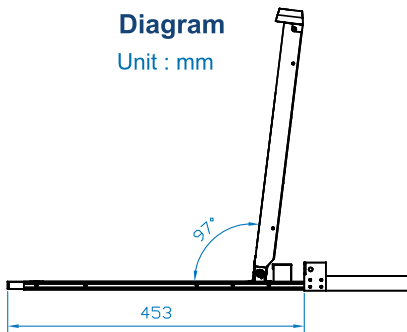

## Dimensions

Model	Product Dimension (W x D x H)	Net Weight
LCD1U20-02	442 x 650 x 44 mm 17.4 x 25.6 x 1.73 inch	20 kg / 44 lbs

## Diagram

Unit : mm