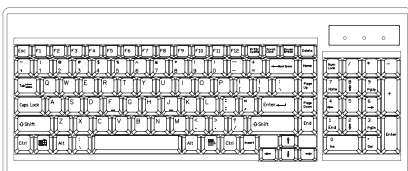

## LCD Drawer & KVM Benefits

- ▶ Multi-user Matrix KVM with either 16 or 32 ports in 1U
- ▶ Cost efficient Combo KVM integration
- ▶ Ultra high resolution 1600 x 1200
- ▶ Mix PS/2, USB & SUN with Multi-Platform switch capability

**Monitor** LG Grade A 20" industrial TFT LCD panel

- 20" 1600 x 1200 LCD with 300 nit brightness and 800:1 contrast ratio typical

## Keyboard Selection

Supporting layouts

**N** N keyboard with full numerical pad