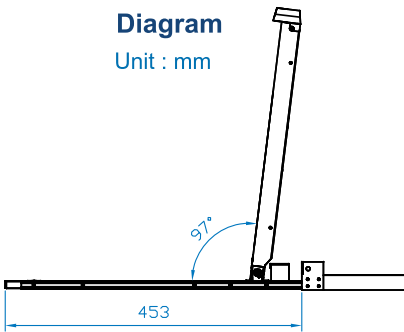

Options

DVI-D

DC Power

DVI-D

DC Power

Diagram
Unit : mm