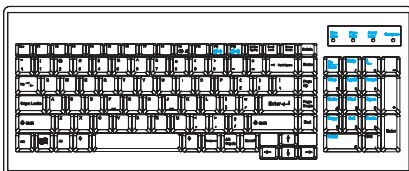

DVI-D

DC Power

Diagram
Unit : mm

Drawer Features & Options

- 1U rackmount drawer with 20" LCD
- Combo interface either PS/2 or USB input to the LCD drawer
- SUN key support including Stop, Cut, Paste, Compose etc
- US and UK keyboard language selections with touchpad
- Enhanced aesthetics with new molded front panel and two point lock

LCD Drawer & KVM Benefits

- ▶ Multi-user Matrix KVM with either 16 or 32 ports in 1U
- ▶ Cost efficient Combo KVM integration
- ▶ Direct support for SUN Micro 1152 x 900 native resolution
- ▶ Ultra high resolution 1600 x 1200
- ▶ Mix PS/2, USB & SUN with Multi-Platform switch capability
- ▶ Secure remote user access across the world wide web

Monitor LG Grade A 20" industrial TFT LCD panel

- 20" 1600 x 1200 LCD with 300 nit brightness and 800:1 contrast ratio typical

Keyboard Selection

Supporting layouts USB interface, Incorporates SUN keys

Sn Sn keyboard with full numerical pad and SUN function

KVM Selection

Base Model

20" LCD Series

<ul style="list-style-type: none"> • Single port w/o KVM • USB interface 	LCD1U20-03
--	------------

Matrix Cat6 KVM

	2 consoles	Matrix Cat6 16 port	LCD1U20-03-MU162
	3 consoles		LCD1U20-03-MU163
	4 consoles		LCD1U20-03-MU164
IP	3 consoles	Matrix IP Cat6 16 port	LCD1U20-03-MU163IP
IP	4 consoles		LCD1U20-03-MU164IP
IP IP	4 consoles		LCD1U20-03-MU164IP2