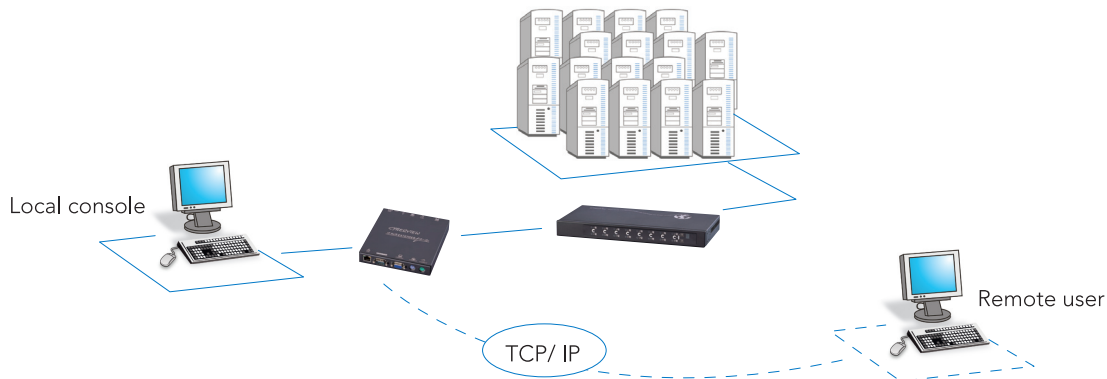

IP KVM extender

- ▶ Maintaining servers across the world up to BIOS level
- ▶ Compatible with all major KVM switch for racks of server

Specifications

Model No.		IP-101	
		To computer system	To local console
Connector	Keyboard	PS/2 mini-din 6 pin (Female)	PS/2 mini-din 6 pin (Female)
	Video	VGA HD-15 pin (Female)	VGA HD-15 pin (Female)
	Mouse	PS/2 mini-din 6 pin (Female)	PS/2 mini-din 6 pin (Female)
	USB	USB type B receptacle	Nil
	Remote port	Nil	RJ-45 8P8C
	Serial port	Nil	DB-9 (Male)
Video	Bandwidth	200MHz	
	Resolution	Local : 1600 x 1200/ Remote : 1280 x 1024	
	Compatibility	SVGA, VGA, SXGA, XGA	
	Levels	0.7v P-P	
Remote web-based access		Internet, LAN/WAN, or dial-up modem	
Remote web browsers support		Microsoft® internet explorer, Netscape navigator or Mozilla	
Data encrypted		Secure socket layer SSL v2/ v3	
Power requirement to unit		DC 5V, 2.5A	
Housing		Metal	
Environment	Temperature	0 ~ 40°C	
	Humidity	0 ~ 80%	
Dimensions (cm)		14.3(W) x 15.6(D) x 2.8(H)	
Net weight		1.7kg	
Supported keyboard		PC/AT, PS/2	
Supported mouse		Standard PS/2 two button Microsoft® Intellimouse	