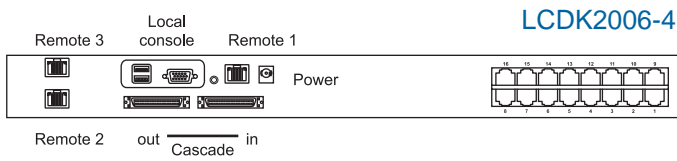

3ft Matrix KVM cascade cable

LCD-A2011 LCD-A2012
LCD-A2013 LCD-A2014
LCD-A2015

Cat6 cable - 3, 6, 10, 15 & 33 ft

Connect your *Matrix* Multi-User Cat6 KVM

Additional Cat6 remote consoles

LCDK2005-2 ■ Cascade up to 8 levels, 256 servers