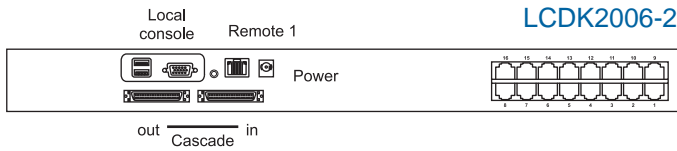

3ft Matrix KVM cascade cable

LCD-A2011 LCD-A2012
LCD-A2013 LCD-A2014
LCD-A2015

Cat6 cable - 3, 6, 10, 15 & 33 ft

Connect your *Matrix* Multi-User Cat6 KVM

Additional Cat6 remote consoles

LCDK2005-2 ■ Cascade up to 8 levels, 256 servers