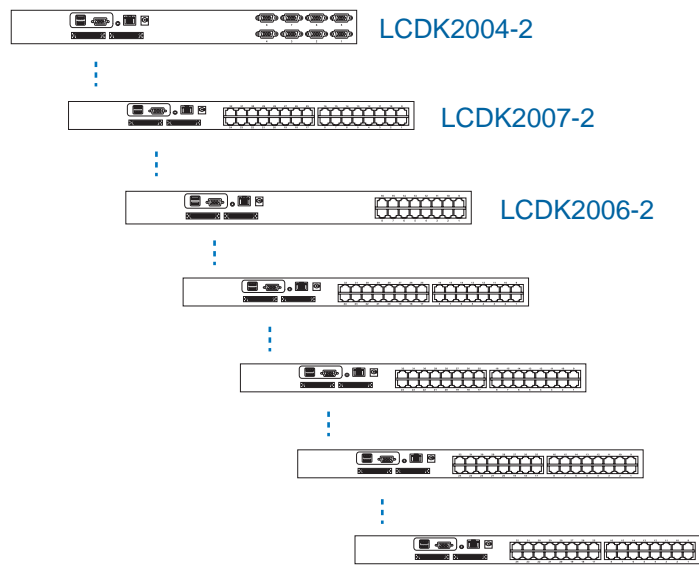

Matrix Multi-User Cat6 KVM Benefits

- ▶ Efficient system management with simultaneous multi-user access
- ▶ Capable of connecting 32 or 16 servers per device in 1U
- ▶ Support DVI-USB, VGA-USB & VGA-PS/2 server interface
- ▶ Increased distance of 40m between your server & KVM switch
- ▶ Enhanced Cat6 cable management with remote access over 300m

3ft Matrix KVM cascade cable

LCD-A2011 LCD-A2012
LCD-A2013 LCD-A2014
LCD-A2015

Cat6 cable - 3, 6, 10, 15 & 33 ft

Connect your *Matrix* Multi-User Cat6 KVM

Additional Cat6 remote consoles

LCDK2005-2 ■ Cascade up to 8 levels, 256 servers

■ Interconnection with Matrix DB-15 KVM

Model	Additional Cat6 Remote
LCDK2006-2	0
LCDK2007-2	0
LCDK2006-3	1
LCDK2007-3	1
LCDK2006-4	2
LCDK2007-4	2