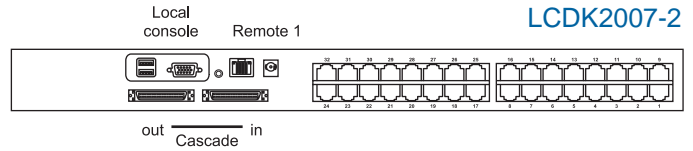

3ft Matrix KVM cascade cable

LCD-A2011 LCD-A2012
LCD-A2013 LCD-A2014
LCD-A2015

Cat6 cable - 3, 6, 10, 15 & 33 ft

Connect your *Matrix* Multi-User Cat6 KVM

Additional Cat6 remote consoles

LCDK2005-2 ■ Cascade up to 8 levels, 256 servers