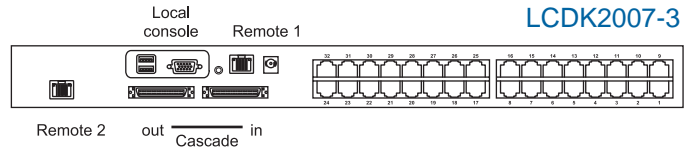

3ft Matrix KVM cascade cable

LCD-A2011 LCD-A2012
LCD-A2013 LCD-A2014
LCD-A2015

Cat6 cable - 3, 6, 10, 15 & 33 ft

Connect your *Matrix* Multi-User Cat6 KVM

Additional Cat6 remote consoles

LCDK2005-2 ■ Cascade up to 8 levels, 256 servers