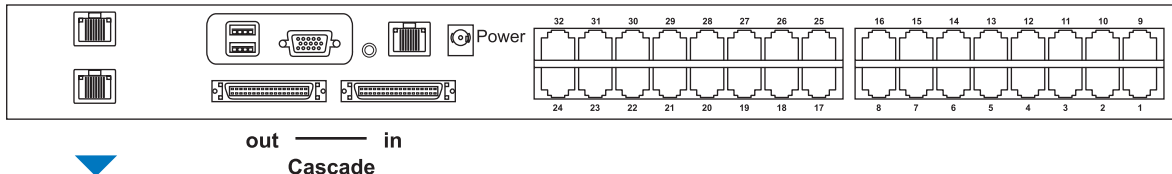

3ft Matrix KVM cascade cable

LCD-A2011 LCD-A2012
LCD-A2013 LCD-A2014
LCD-A2015

Cat6 cable - 3, 6, 10, 15 & 33 ft

Connect your *Matrix* Multi-User Cat6 KVM

Additional Cat6 remote consoles

LCDK2005-2 ■ Cascade up to 8 levels, 256 servers