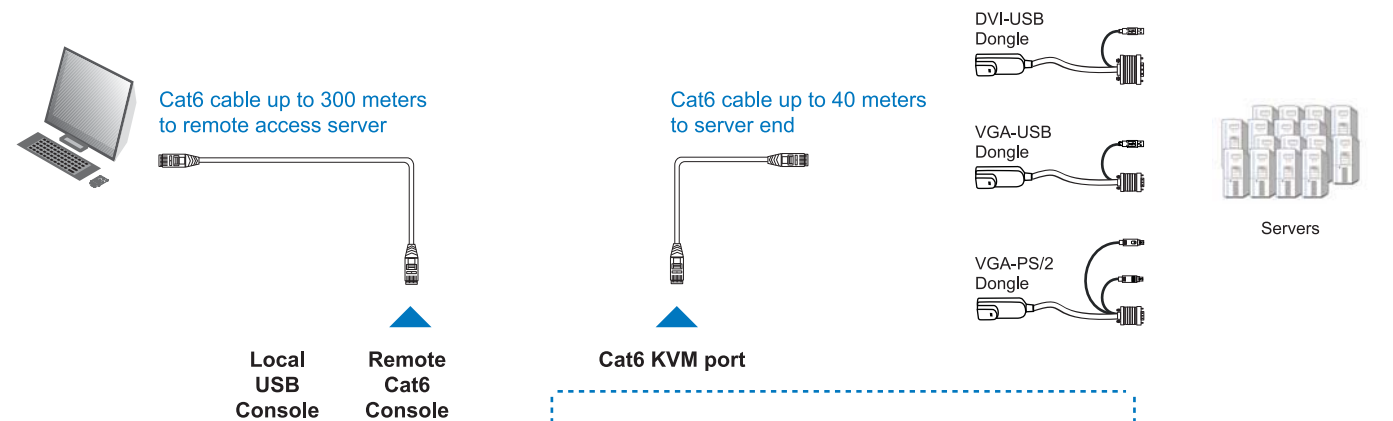

Designed for:

SUN, IBM, HP, DELL
SOLARIS, Mac, Windows, Linux

12V, 24V and 48V DC Power options

Switch Features & Options

- Provide a diversity of consoles to access servers independently and simultaneously
- Use of the RJ45 Cat6 interface allows for a higher number of ports in smaller density
- Greater distances between your switch and servers allow enhanced data centre rack layouts
- Multi lingual on screen display menu
- Advanced user profiles and configurable OSD hot key combinations

Matrix Multi-User Cat6 KVM Benefits

- ▶ Efficient system management with simultaneous multi-user access
- ▶ Capable of connecting 32 or 16 servers per device in 1U
- ▶ Support DVI-USB, VGA-USB & VGA-PS/2 server interface
- ▶ Increased distance of 40m between your server & KVM switch
- ▶ Enhanced Cat6 cable management with remote access over 300m

Accessories

LCD-A2003

DVI-USB dongle

LCD-A2001

VGA-USB dongle

LCD-A2002

VGA-PS/2 dongle

LCD-A1021

3ft Matrix KVM cascade cable

LCD-A2011 LCD-A2012
LCD-A2013 LCD-A2014
LCD-A2015

Cat6 cable - 3, 6, 10, 15 & 33 ft

Connect your *Matrix* Multi-User Cat6 KVM

Additional Cat6 remote consoles

LCDK2005-2 ■ Cascade up to 8 levels, 256 servers