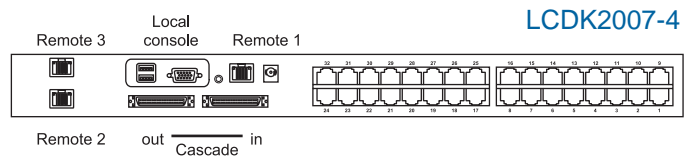

3ft Matrix KVM cascade cable

LCD-A2011 LCD-A2012
LCD-A2013 LCD-A2014
LCD-A2015

Cat6 cable - 3, 6, 10, 15 & 33 ft

Connect your *Matrix* Multi-User Cat6 KVM

Additional Cat6 remote consoles

LCDK2005-2 ■ Cascade up to 8 levels, 256 servers