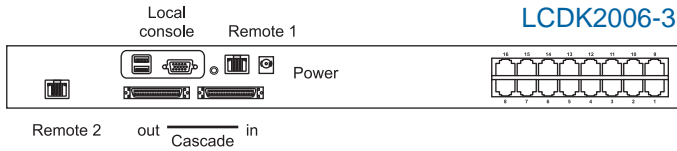

3ft Matrix KVM cascade cable

LCD-A2011 LCD-A2012
LCD-A2013 LCD-A2014
LCD-A2015

Cat6 cable - 3, 6, 10, 15 & 33 ft

Connect your *Matrix* Multi-User Cat6 KVM

Additional Cat6 remote consoles

LCDK2005-2 ■ Cascade up to 8 levels, 256 servers