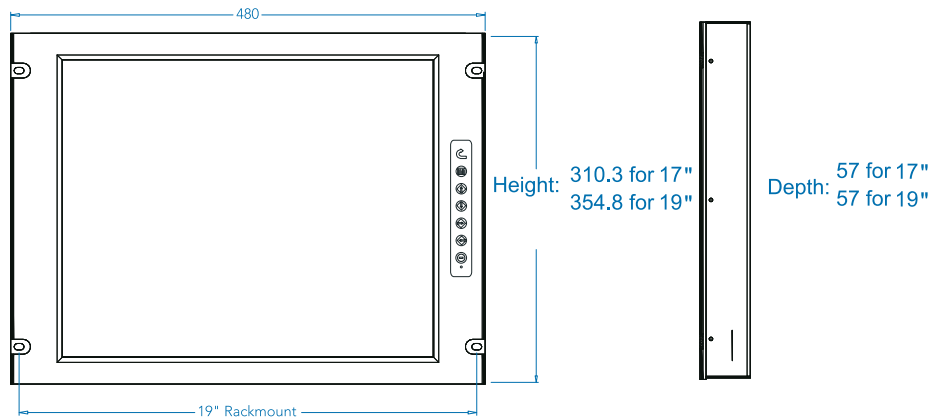

LCDR7U17-02 / LCDR8U19-02 LCD Rackmount Display