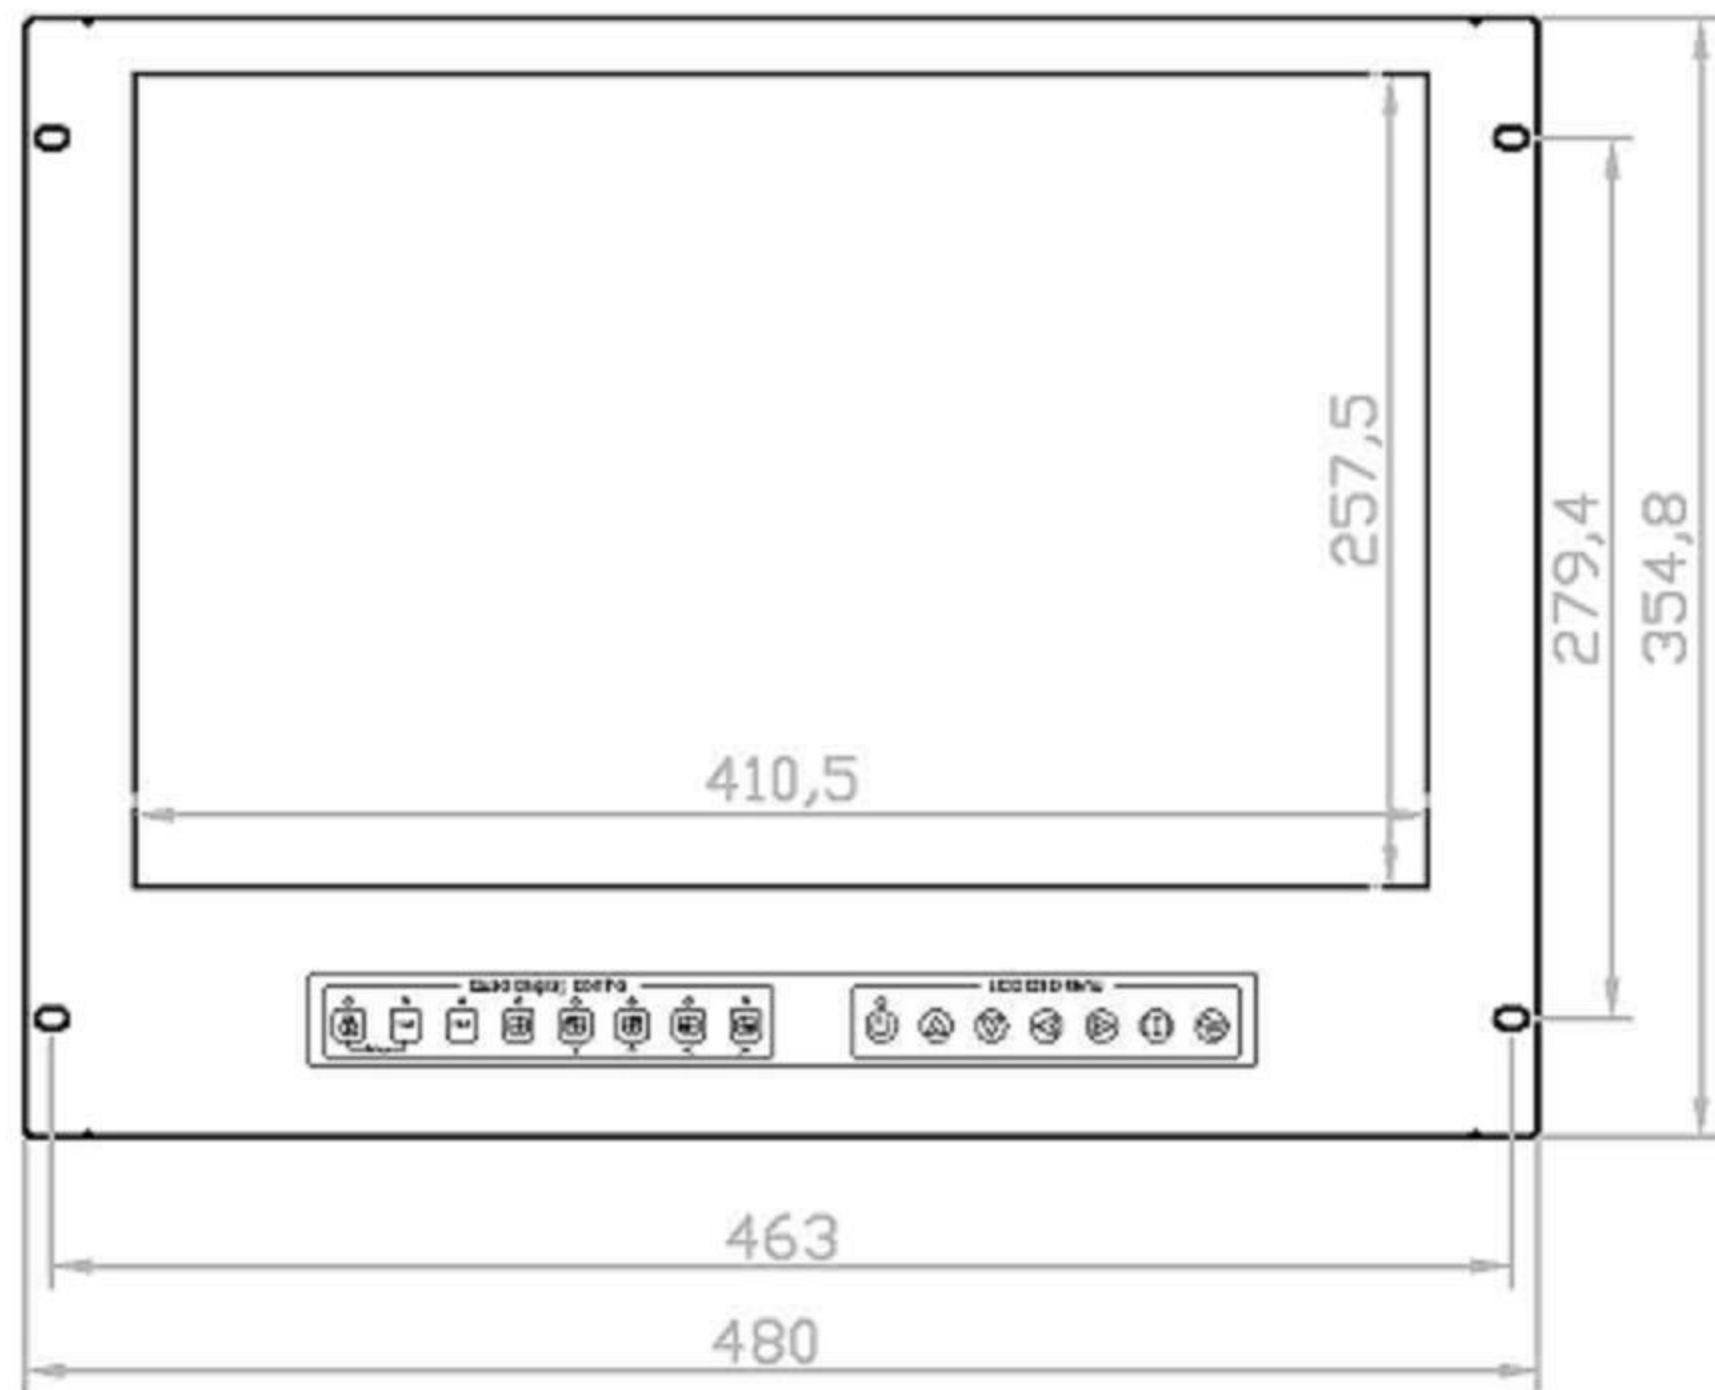

# LCDR8U19-09

Top View

Front View

Left-side View

UNIT : mm  
1mm = 0.03937 inch