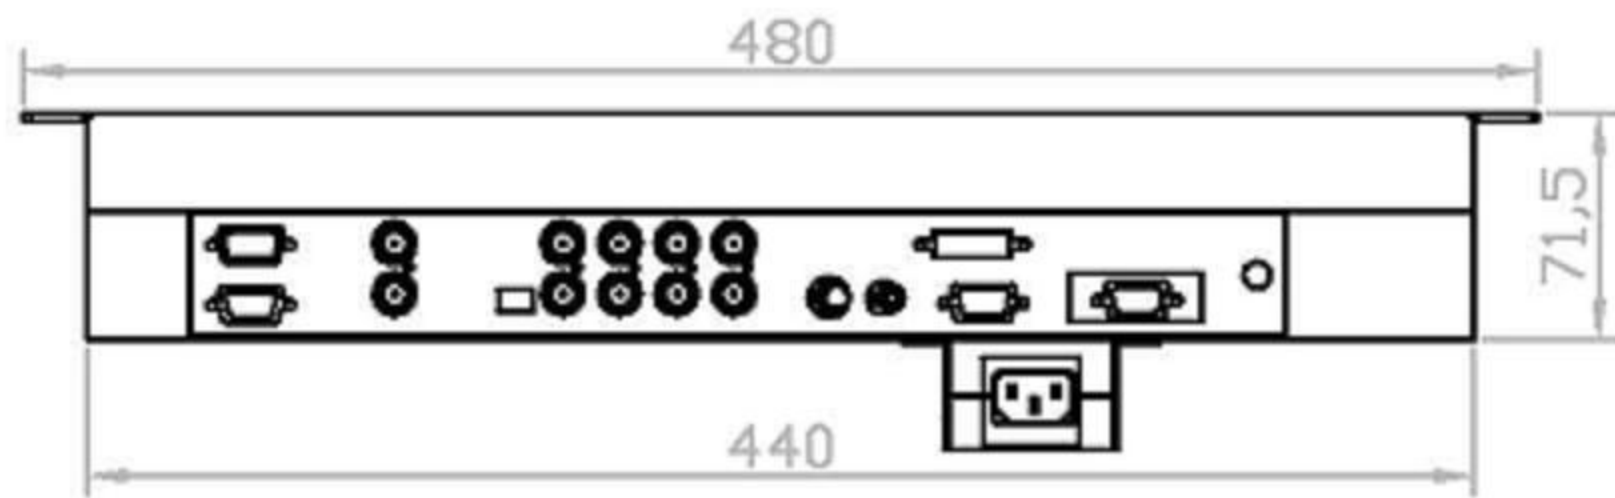

# LCDR8U19-09

Top View

Front View

Left-side View

UNIT : mm  
1mm = 0.03937 inch