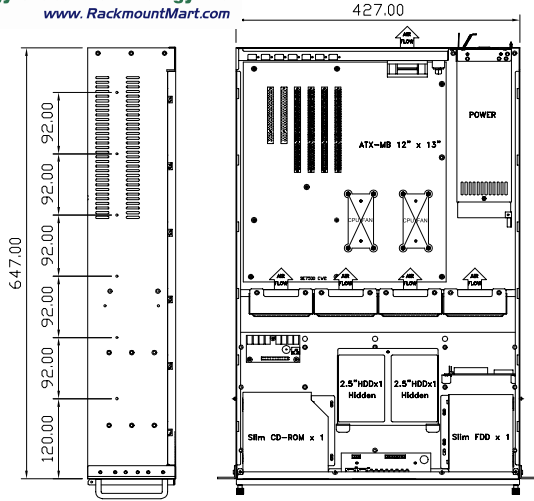

Dimension

Left View

Top View

Right View

Rear View

Front in-side View

3.5HDD x 12

Front out-side View