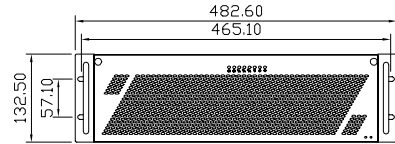

Dimension

Left View

Top View

Right View

Rear View

Front in-side View

3.5HDD x 12

Front out-side View