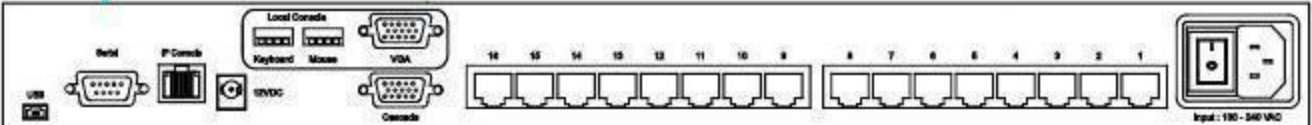

Internet/ LAN

Dual power with failover Local Console

Synergy Global Inc

www.RackmountMart.com

***Rear View of 16 port RJ-45 High Density KVM Over IP Rackmount LCD Keyboard Drawer**

USB Serial Ethernet Cascade POWER

Cascade Cable

Dual power with failover Local Console

***Rear View of 32 port RJ-45 High Density KVM Over IP Rackmount LCD Keyboard Drawer**

USB Serial Ethernet Cascade POWER

Cascade Cable

KVM Cascade up to 256 servers