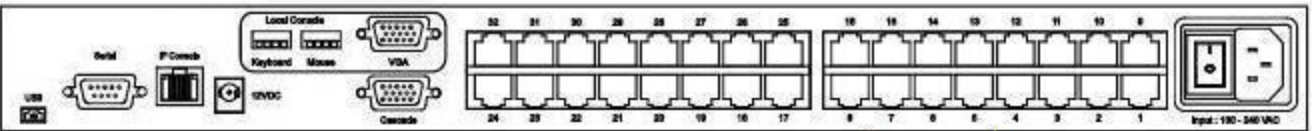

Internet/ LAN

Dual power with failover Local Console

Synergy Global Inc

www.RackmountMart.com

***Rear View of 16 port RJ-45 High Density KVM Over IP Rackmount LCD Keyboard Drawer**

USB Serial Ethernet Cascade POWER

Cascade Cable

Dual power with failover Local Console

***Rear View of 32 port RJ-45 High Density KVM Over IP Rackmount LCD Keyboard Drawer**

USB Serial Ethernet Cascade POWER

Cascade Cable

KVM Cascade up to 256 servers