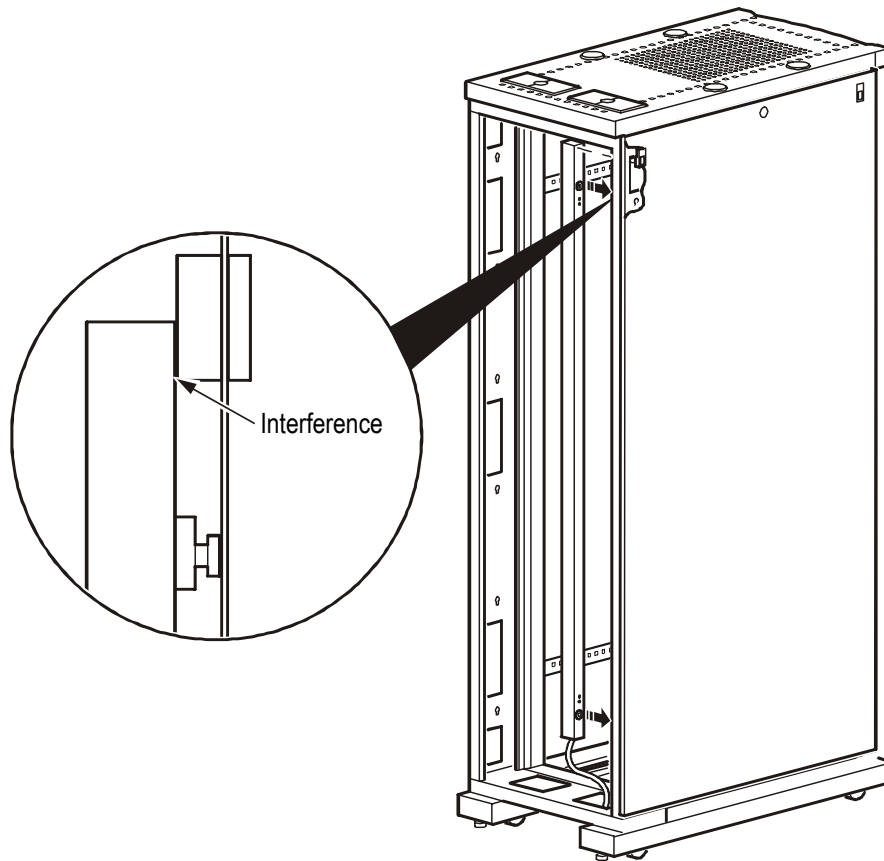

## Deep Toolless Mount Kit

The deep toolless mount provides additional clearance to prevent interference between the PDU and side panel latch when you are installing a PDU in the outer slots.

(2)

(2)

**3**