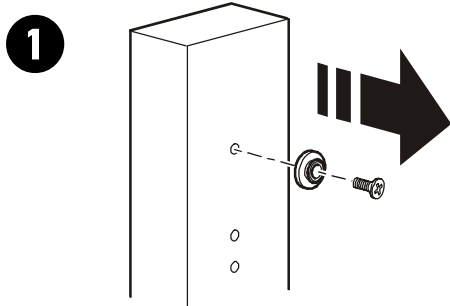

## Deep Toolless Mount Kit

The deep toolless mount provides additional clearance to prevent interference between the PDU and side panel latch when you are installing a PDU in the outer slots.

(2)

(2)

**3**