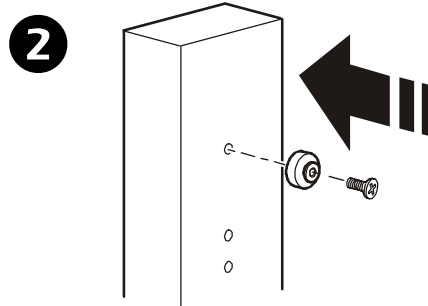

## Deep Toolless Mount Kit

The deep toolless mount provides additional clearance to prevent interference between the PDU and side panel latch when you are installing a PDU in the outer slots.

(2)

(2)

**3**