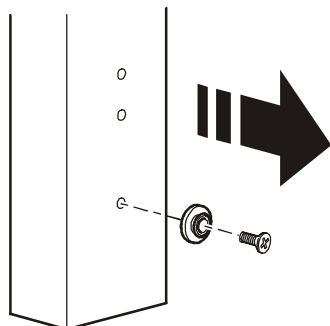

## Deep Toolless Mount Kit

The deep toolless mount provides additional clearance to prevent interference between the PDU and side panel latch when you are installing a PDU in the outer slots.

(2)

(2)

**3**