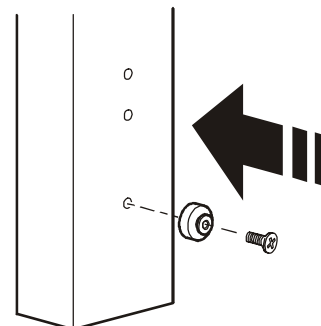

## Deep Toolless Mount Kit

The deep toolless mount provides additional clearance to prevent interference between the PDU and side panel latch when you are installing a PDU in the outer slots.

(2)

(2)

**3**