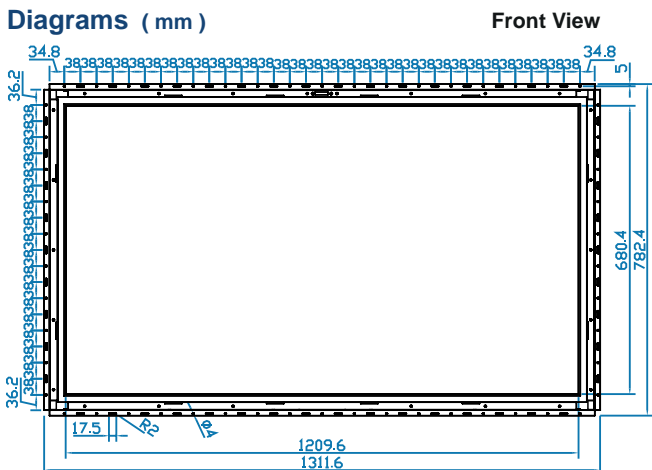

Options

- 3G / HD / SD-SDI Broadcast-grade input
- **MC** Multi-display control solution
- 48V or 24VDC power
- MIL-type or lockable connector
- TV - Analog

Basic I/O

Specifications

• LCD Panel

Manufacturer :	LG
Size (diagonal) :	55" Widescreen TFT
Max resolution :	1920 x 1080
Brightness (cd/m2) :	350
Backlight :	LED
Colors :	16.7 M
Contrast ratio (typ) :	1400 : 1
Viewing angle (H/V) :	178° x 178°
Active area (mm) :	1210 x 680
MTBF (hrs) :	50,000
Signal input :	HDMI / DVI-D / VGA / S-Video / RCA

• Dimensions

Product : 1311.6 x 65.8 x 782.4 mm / 51.6 x 2.6 x 30.8 inch

Diagrams (mm)

Side View

Rear View