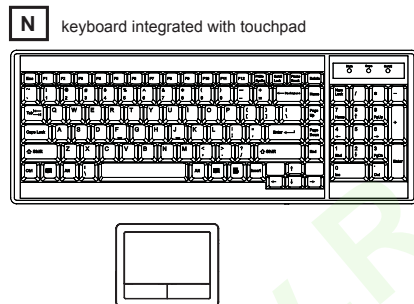

2K KVM	IP	Remote	8-port
	0	0	-8HD

2K KVM Cable

Resolution 16:9 - max. 2560 x 1440
Support **: 16:10 - max. 1920 x 1200
4:3 - max. 1600 x 1200

LCD-A3011 (6 ft) DVI-D KVM cable
LCD-A3012 (6 ft) HDMI KVM cable

DVI-D KVM	IP	Remote	12-port
	0	0	-12DVI

DVI-D USB KVM Cable

Resolution 16:10 - max. 1920 x 1200
Support **: 16:9 - max. 1920 x 1080
4:3 - max. 1600 x 1200

LCD-A3005 (6 ft)
LCD-A3006 (15 ft)

Cat6 Matrix KVM	IP	Remote	8-port	16-port	32-port
	1	1	-	-MU164IP2	-MU324IP2
	2	1	-	-MU163IP	-MU323IP
	0	1	-	-MU162	-MU322
	0	2	-	-MU163	-MU323
	0	3	-	-MU164	-MU324

Cat6 KVM Dongle

LCD-A2005 DP - USB dongle
LCD-A2004 HDMI - USB dongle
LCD-A2003 DVI - USB dongle
LCD-A2001 VGA - USB dongle
LCD-A2002 VGA - PS/2 dongle

Resolution 16:10 - max. 1920 x 1200
Support **: 16:9 - max. 1920 x 1080
4:3 - max. 1600 x 1200

Cat6 Combo KVM	IP	Remote	8-port	16-port	32-port
	1	0	-U8KVM2IP	-U16KVM2IP	-U32KVM2IP
	0	1	-U8KVM2	-U16KVM2	-U32KVM2
	0	0	-U8KVM	-U16KVM	-U32KVM

** Resolution related to LCD specification

DB-15 Matrix KVM	IP	Remote	8-port	16-port
	1	1	-M83IP	-M163IP
	2	1	-M84IP2	-M164IP2
	0	1	-M82	-M162
	0	2	-M83	-M163
	0	3	-M84	-M164

DB-15 VGA USB KVM Cable

LCD-A1014(6 ft) LCD-A1015 (10 ft) LCD-A1016 (15 ft)

Resolution 16:10 - max. 1920 x 1200
Support : 16:9 - max. 1920 x 1080
4:3 - max. 1600 x 1200

** Resolution related to LCD specification

DB-15 Combo KVM	IP	Remote	8-port	16-port
	1	0	-8KVM2IP	-16KVM2IP
	0	1	-8KVM2	-16KVM2
	0	0	-8KVM-u	-16KVM-u

Standard Keyboard

Supporting layouts

- **America**
  - United States
- **EMEA**
  - United Kingdom
  - Germany
  - France
  - Spain
  - Norway
- **Asia**
  - Italy
  - Russia
  - Switzerland
  - Netherlands
  - Portugal
  - China
  - Japan
  - Korea
  - Arabia
  - Turkey

Keyboard Options

* US layout only

Mn Mac keyboard with touchpad

Sn S keyboard with touchpad