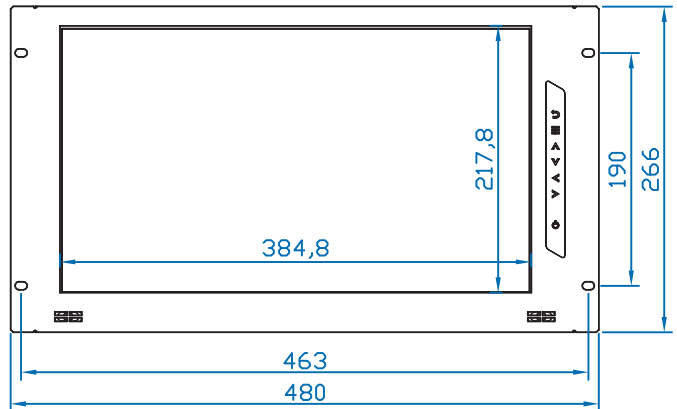

Diagrams ( mm )

1080p  
Full HD

FC CE

\*\*\* Remote is optional \*\*\*

- Standard : DVI-D + VGA
- Ver.3.0 upgrade : DVI-D + VGA + HDMI + BNC + S-Video + audio
- Option : SDI, USB for touchscreen & DC power

**Specifications**

• **LCD Panel**

- Size (diagonal) : 17.3" widescreen TFT
- Max resolution : 1920 x 1080
- Brightness (cd/m2) : 400
- Backlight : LED
- Colors : 16.7 M, 8-bit
- Contrast ratio (typ) : 600 : 1
- Viewing angle (H/V) : 160° x 140°
- Active area (mm) : 382 x 215
- MTBF (hrs) : 50,000
- Signal input : VGA, DVI-D
- Signal input (w/ TV) : ATSC DTV / HDMI / VGA / Composite

• **Dimensions**

Product : 480 x 48 x 266 mm / 18.9 x 1.9 x 10.5 inch

• **Weight**

Net : 4.5 kgs / ( 9.9 lbs )