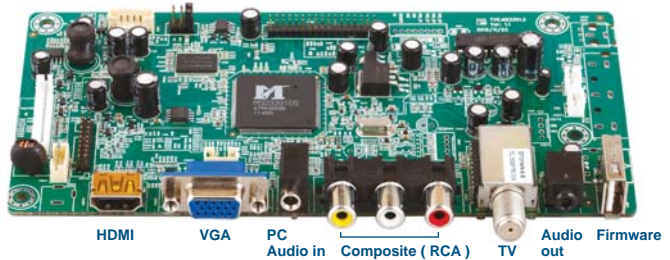

Basic I/O : HDMI, VGA, Composite, Audio TV w/ Remote controller

Display Features & Benefits

- ▶ 8U rackmount 21.5" widescreen LCD
- ▶ **Full HD** LCD display with 1080p resolution
- ▶ 16.7 million colors displayed in rich
- ▶ Digital TV tuner decodes **ATSC** signal
- ▶ HDMI, VGA, Composite (RCA) connection
- ▶ VESA and Rackmount multiple hole mounting
- ▶ Green LED technology ensures natural colors
- ▶ Modern touch controls

Specifications

• **LCD Panel**

- Manufacturer :
- Size (diagonal) : 21.5" widescreen TFT
- Max resolution : 1920 x 1080
- Brightness (cd/m2) : 250
- Backlight : LED
- Colors : 16.7 M
- Contrast ratio (typ) : 1000 : 1
- Viewing angle (H/V) : 170° x 160°
- Active area (mm) : 477 x 268
- MTBF (hrs) : 30,000
- Signal input : ATSC DTV / HDMI / VGA / Composite

• **Digital TV Tuner**

- Aerial input : 75 ohm coaxial, IEC type
- TV system : ATSC / NTSC

• **Speaker** :

Built-in Dual Stereo Speakers, 2W x 2

• **Power Input** :

Auto-sensing 100 to 240VAC, 50 / 60Hz

• **Power Consumption**

• **Casing Color** :

Black (RAL 9005)

• **Mounting** :

Rackmount, 8U
VESA mount, 100*100mm

• **Regulatory**

- Safety : FCC & CE certified
- Environmental : RoHS2 & REACH compliant

• **Weight**

Net : 10.3 kgs / 22.7 lbs