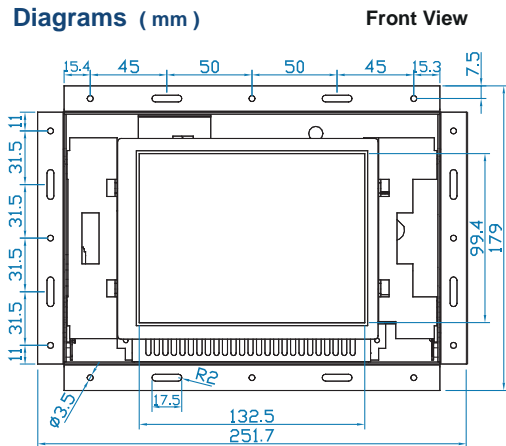

Standard I/O

BNC-SPK upgrade I/O

Specifications

• **LCD Panel**

Manufacturer :	AUO
Size (diagonal) :	6.5" TFT
Max resolution :	640 x 480
Brightness (cd/m2) :	800
Backlight :	LED
Colors :	262 K
Contrast ratio (typ) :	600 : 1
Viewing angle (H/V) :	160° x 140°
Active area (mm) :	132 x 99
MTBF (hrs) :	50,000
Signal input :	VGA

• **Casing Color :**

Dark grey (RAL 7037)

• **Regulatory :**

FCC, CE

• **Power**

Input :	Auto-sensing 100 to 240VAC, 50 / 60Hz
Consumption :	Max. 40 Watt, Standby 5 Watt

• **Dimensions**

Product : 252 x 62 x 179 mm / 9.9 x 2.4 x 7 inch

Diagrams (mm)

Side View

Rear View