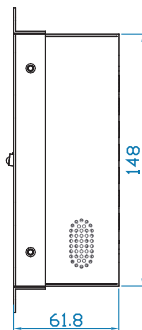

• **Weight**

Net / Gross : 1.5 kgs (3.3 lbs)

• **Mounting :**

Universal mount / VESA mount

• **Environmental**

Operating :	0 to 50°C Degree
Storage :	-5 to 60°C Degree
Relative humidity :	5~90%, non-condensing
Shock :	10G acceleration (11 ms duration)
Vibration :	5~500Hz 1G RMS random vibration

• **Casing Color :**

Dark grey (RAL 7037)

• **Regulatory :**

FCC, CE

• **Power**

Input :	Auto-sensing 100 to 240VAC, 50 / 60Hz
Consumption :	Max. 40 Watt, Standby 5 Watt

• **Dimensions**

Product : 252 x 62 x 179 mm / 9.9 x 2.4 x 7 inch

Diagrams (mm)

Side View

Rear View