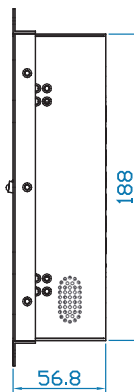

Universal open frame mounting

**Display Benefits**

- ▶ 10.4" LCD with resolution 800 x 600
- ▶ Green LED-backlit panel technology
- ▶ Rugged construction against external impact

**Options**

- S-Video + BNC & Audio
- 10.4" Touchscreen : Capacitive, Resistive
- 48V, 24V or 12VDC power
- TV - Analog

**Standard I/O**

**BNC-SPK upgrade I/O**

**Specifications**

• **LCD Panel**

|                        |             |
|------------------------|-------------|
| Manufacturer :         | <b>AUO</b>  |
| Size (diagonal) :      | 10.4" TFT   |
| Max resolution :       | 800 x 600   |
| Brightness (cd/m2) :   | 230         |
| Backlight :            | LED         |
| Colors :               | 262 K       |
| Contrast ratio (typ) : | 500 : 1     |
| Viewing angle (H/V) :  | 160° x 130° |
| Active area (mm) :     | 211 x 158   |
| MTBF (hrs) :           | 30,000      |
| Signal input :         | VGA         |

• **Weight**

Net / Gross : 2.5 kgs ( 5.5 lbs )

• **Mounting :**

Universal mount / VESA mount

• **Environmental**

|                     |                                     |
|---------------------|-------------------------------------|
| Operating :         | 0 to 50°C Degree                    |
| Storage :           | -5 to 60°C Degree                   |
| Relative humidity : | 5~90%, non-condensing               |
| Shock :             | 10G acceleration ( 11 ms duration ) |
| Vibration :         | 5~500Hz 1G RMS random vibration     |

• **Dimensions**

Product : 282 x 57 x 219 mm / 11.1 x 2.2 x 8.6 inch

**Diagrams ( mm )**

**Side View**

**Rear View**