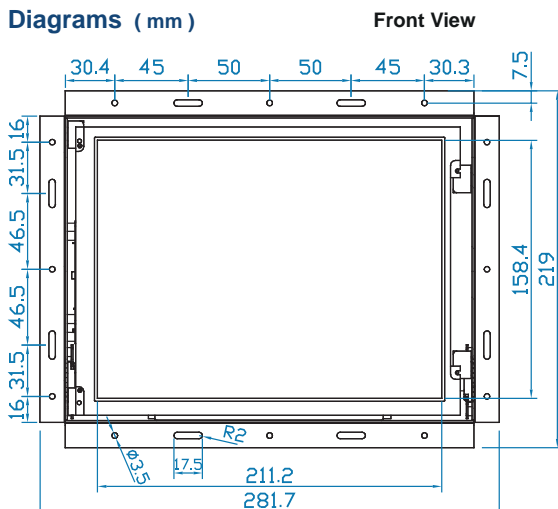

**Standard I/O**

**BNC-SPK upgrade I/O**

**Specifications**

• **LCD Panel**

|                        |             |
|------------------------|-------------|
| Manufacturer :         | <b>AUO</b>  |
| Size (diagonal) :      | 10.4" TFT   |
| Max resolution :       | 800 x 600   |
| Brightness (cd/m2) :   | 230         |
| Backlight :            | LED         |
| Colors :               | 262 K       |
| Contrast ratio (typ) : | 500 : 1     |
| Viewing angle (H/V) :  | 160° x 130° |
| Active area (mm) :     | 211 x 158   |
| MTBF (hrs) :           | 30,000      |
| Signal input :         | VGA         |

• **Weight**

Net / Gross : 2.5 kgs ( 5.5 lbs )

• **Mounting :**

Universal mount / VESA mount

• **Environmental**

|                     |                                     |
|---------------------|-------------------------------------|
| Operating :         | 0 to 50°C Degree                    |
| Storage :           | -5 to 60°C Degree                   |
| Relative humidity : | 5~90%, non-condensing               |
| Shock :             | 10G acceleration ( 11 ms duration ) |
| Vibration :         | 5~500Hz 1G RMS random vibration     |

• **Dimensions**

Product : 282 x 57 x 219 mm / 11.1 x 2.2 x 8.6 inch

**Diagrams ( mm )**

**Side View**

**Rear View**