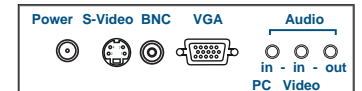

Universal open frame mounting

**Display Benefits**

- ▶ 10.4" LCD with resolution 800 x 600
- ▶ Green LED-backlit panel technology
- ▶ Rugged construction against external impact

**Options**

- S-Video + BNC & Audio
- 10.4" Touchscreen : Capacitive, Resistive
- 48V, 24V or 12VDC power
- TV - Analog

**Standard I/O**

**BNC-SPK upgrade I/O**

**Specifications**

• **LCD Panel**

|                        |             |
|------------------------|-------------|
| Manufacturer :         | <b>AUO</b>  |
| Size (diagonal) :      | 10.4" TFT   |
| Max resolution :       | 800 x 600   |
| Brightness (cd/m2) :   | 230         |
| Backlight :            | LED         |
| Colors :               | 262 K       |
| Contrast ratio (typ) : | 500 : 1     |
| Viewing angle (H/V) :  | 160° x 130° |
| Active area (mm) :     | 211 x 158   |
| MTBF (hrs) :           | 30,000      |
| Signal input :         | VGA         |

• **Weight**

Net / Gross : 2.5 kgs ( 5.5 lbs )

• **Mounting :**

Universal mount / VESA mount

• **Environmental**

|                     |                                     |
|---------------------|-------------------------------------|
| Operating :         | 0 to 50°C Degree                    |
| Storage :           | -5 to 60°C Degree                   |
| Relative humidity : | 5~90%, non-condensing               |
| Shock :             | 10G acceleration ( 11 ms duration ) |
| Vibration :         | 5~500Hz 1G RMS random vibration     |

• **Casing Color :**

Dark grey ( RAL 7037 )

• **Regulatory :**

FCC, CE

• **Power**

|               |                                       |
|---------------|---------------------------------------|
| Input :       | Auto-sensing 100 to 240VAC, 50 / 60Hz |
| Consumption : | Max. 40 Watt, Standby 5 Watt          |