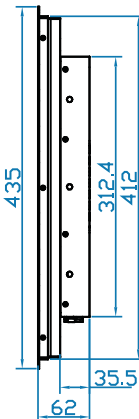

Specifications

• LCD Panel

Manufacturer :	LG
Size (diagonal) :	27" Widescreen TFT
Max resolution :	1920 x 1080
Brightness (cd/m2) :	250
Backlight :	LED
Colors :	16.7 M
Contrast ratio (typ) :	1000 : 1
Viewing angle (H/V) :	178° x 178°
Active area (mm) :	598 x 336
MTBF (hrs) :	30,000
Signal input :	HDMI / DVI-D / VGA / S-Video / RCA

• Dimensions

Product : 696 x 62 x 435 mm / 27.4 x 2.4 x 17.1 inch

Diagrams (mm)

Front View

Side View

Rear View

**Dimension will be changed if Multi-touch required