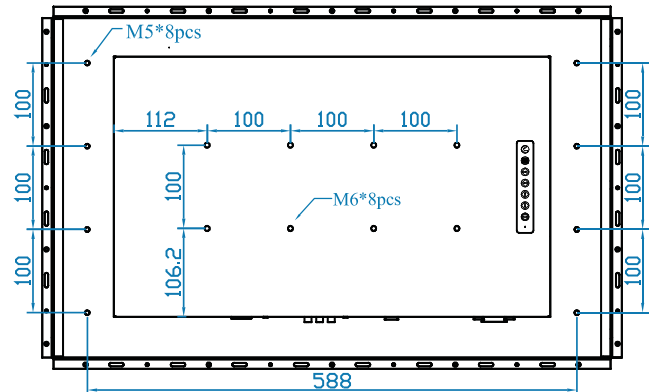

Specifications

• LCD Panel

Manufacturer :	LG
Size (diagonal) :	27" Widescreen TFT
Max resolution :	1920 x 1080
Brightness (cd/m2) :	250
Backlight :	LED
Colors :	16.7 M
Contrast ratio (typ) :	1000 : 1
Viewing angle (H/V) :	178° x 178°
Active area (mm) :	598 x 336
MTBF (hrs) :	30,000
Signal input :	HDMI / DVI-D / VGA / S-Video / RCA

• Dimensions

Product : 696 x 62 x 435 mm / 27.4 x 2.4 x 17.1 inch

Diagrams (mm)

Front View

Side View

Rear View

**Dimension will be changed if Multi-touch required