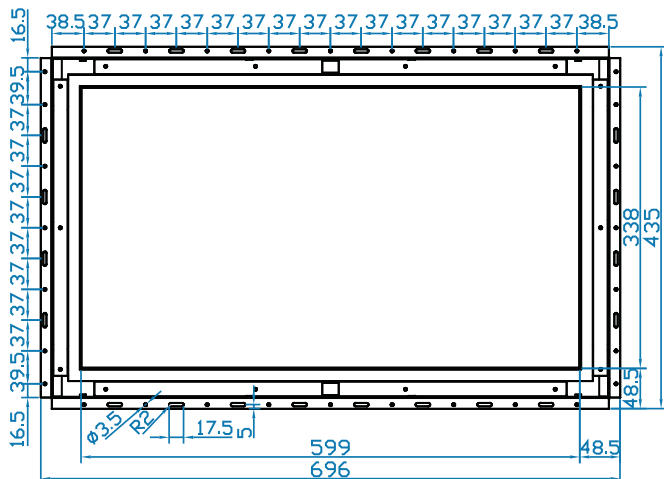

Specifications

• LCD Panel

Manufacturer :	LG
Size (diagonal) :	27" Widescreen TFT
Max resolution :	1920 x 1080
Brightness (cd/m2) :	250
Backlight :	LED
Colors :	16.7 M
Contrast ratio (typ) :	1000 : 1
Viewing angle (H/V) :	178° x 178°
Active area (mm) :	598 x 336
MTBF (hrs) :	30,000
Signal input :	HDMI / DVI-D / VGA / S-Video / RCA

• Dimensions

Product : 696 x 62 x 435 mm / 27.4 x 2.4 x 17.1 inch

Diagrams (mm)

Front View

Side View

Rear View

**Dimension will be changed if Multi-touch required