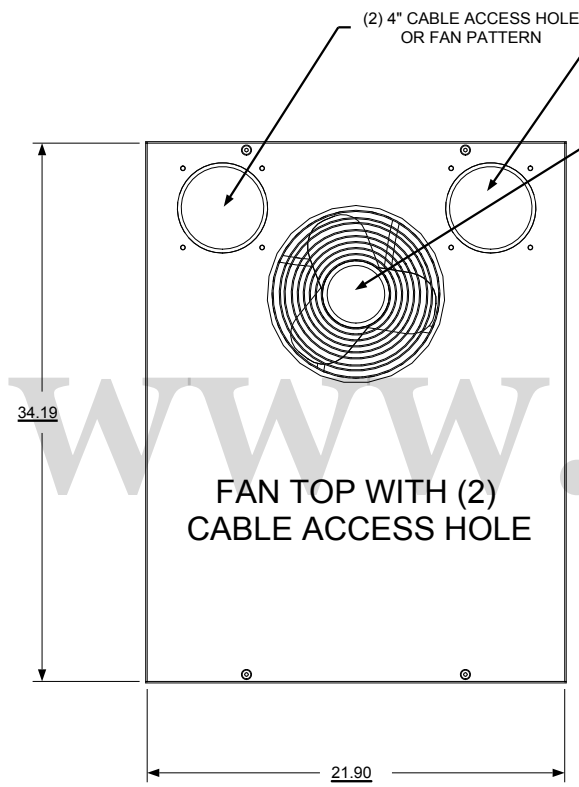

| REVISION HISTORY | | | |
|------------------|-------------|------|----------|
| REV | DESCRIPTION | DATE | APPROVED |
| | | | |

F
E
D
C
B
A

F
E
D
C
B
A

.375 SQUARE FRONT RAIL HOLES FOR M6 CAGENUTS

**SHOWN WITH SIDE PANEL REMOVED

PART NAME
14U X 36" DEEP; 19" RACKMOUNT EXTRUDED ALUMINUM FRAME CABINET

| | | |
|--------|-----------|-----|
| DATE | PART # | REV |
| 3/1/16 | SY242036V | |

9 8 7 6 5 4 3 2 1

9 8 7 6 5 4 3 2 1