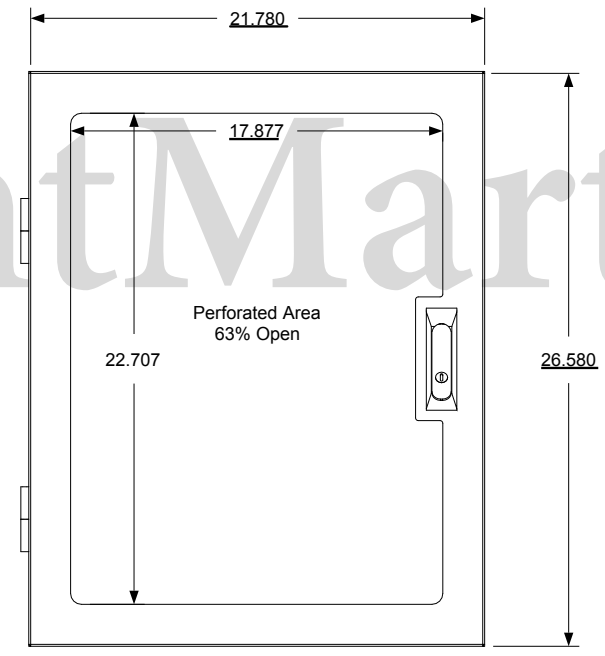

| REVISION HISTORY | | | |
|------------------|-------------|------|----------|
| REV | DESCRIPTION | DATE | APPROVED |
| | | | |

F
E
D
C
B
A

F
E
D
C
B
A

.375 SQUARE FRONT RAIL HOLES FOR M6 CAGENUTS

**SHOWN WITH SIDE PANEL REMOVED

PART NAME
14U X 36" DEEP; 19" RACKMOUNT EXTRUDED ALUMINUM FRAME CABINET

| | | |
|--------|-----------|-----|
| DATE | PART # | REV |
| 3/1/16 | SY242036V | |

9 8 7 6 5 4 3 2 1

9 8 7 6 5 4 3 2 1