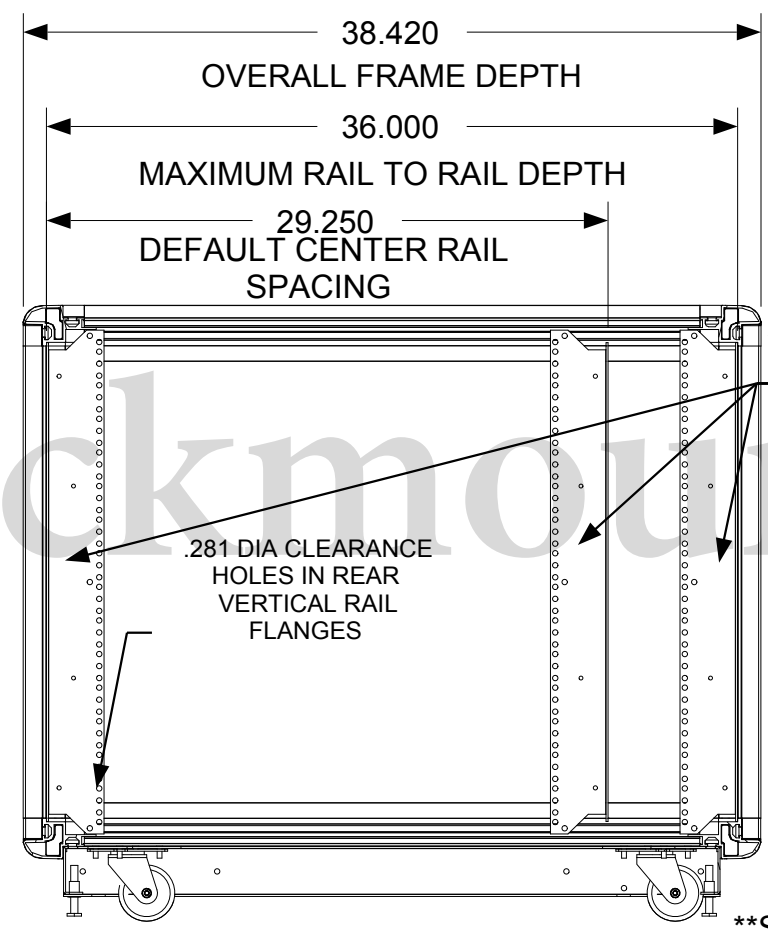

| REVISION HISTORY | | | |
|------------------|-------------|------|----------|
| REV | DESCRIPTION | DATE | APPROVED |
| | | | |

F
E
D
C
B
A

F
E
D
C
B
A

.375 SQUARE FRONT RAIL HOLES FOR M6 CAGENUTS

**SHOWN WITH SIDE PANEL REMOVED

PART NAME
14U X 36" DEEP; 19" RACKMOUNT EXTRUDED ALUMINUM FRAME CABINET

| | | |
|--------|-----------|-----|
| DATE | PART # | REV |
| 3/1/16 | SY242036V | |

9 8 7 6 5 4 3 2 1

9 8 7 6 5 4 3 2 1