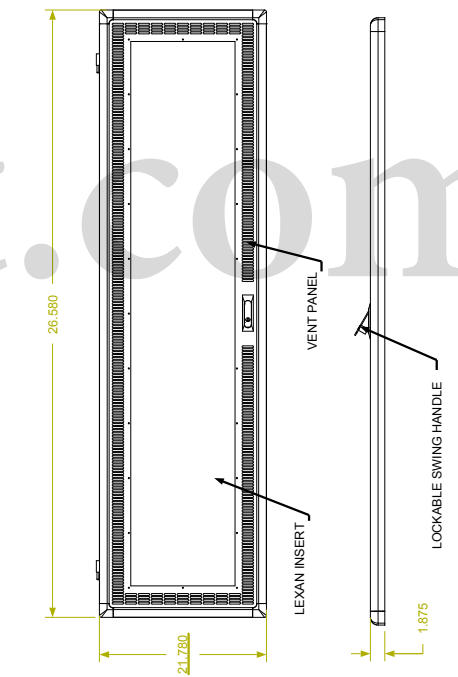

| REVISION HISTORY | | | |
|------------------|-------------|------|----------|
| REV | DESCRIPTION | DATE | APPROVED |
| | | | |

F
E
D
C
B
A

F
E
D
C
B
A

.375 SQUARE FRONT RAIL HOLES FOR M6 CAGENUTS

**SHOWN WITH SIDE PANEL REMOVED

PART NAME
14U X 36" DEEP; 19" RACKMOUNT EXTRUDED ALUMINUM FRAME CABINET

| | | |
|--------|-----------|-----|
| DATE | PART # | REV |
| 3/1/16 | SY242036V | |

9 8 7 6 5 4 3 2 1

9 8 7 6 5 4 3 2 1