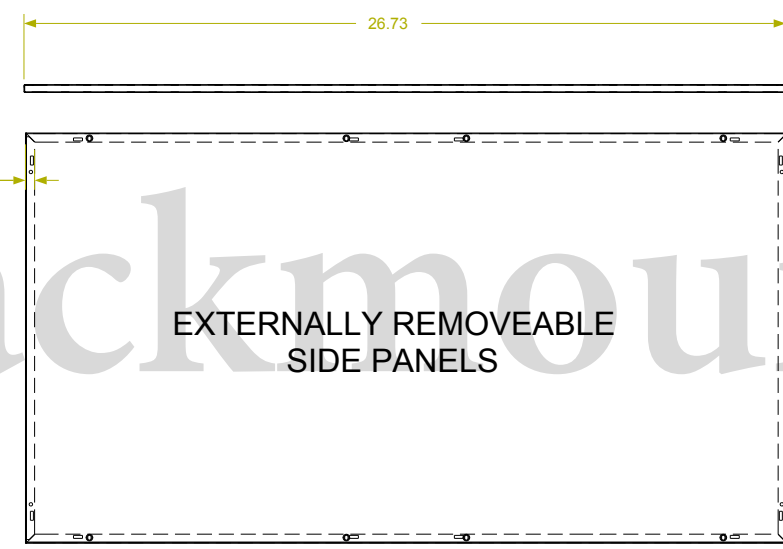

| REVISION HISTORY | | | |
|------------------|-------------|------|----------|
| REV | DESCRIPTION | DATE | APPROVED |
| | | | |

F
E
D
C
B
A

F
E
D
C
B
A

.375 SQUARE FRONT RAIL HOLES FOR M6 CAGENUTS

**SHOWN WITH SIDE PANEL REMOVED

PART NAME
14U X 36" DEEP; 19" RACKMOUNT EXTRUDED ALUMINUM FRAME CABINET

| | | |
|--------|-----------|-----|
| DATE | PART # | REV |
| 3/1/16 | SY242036V | |

9 8 7 6 5 4 3 2 1

9 8 7 6 5 4 3 2 1