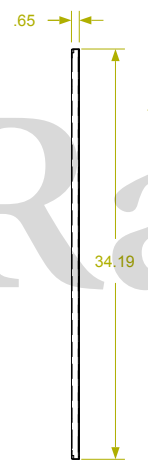

| REVISION HISTORY | | | |
|------------------|-------------|------|----------|
| REV | DESCRIPTION | DATE | APPROVED |
| | | | |

F
E
D
C
B
A

F
E
D
C
B
A

.375 SQUARE FRONT RAIL HOLES FOR M6 CAGENUTS

**SHOWN WITH SIDE PANEL REMOVED

PART NAME
14U X 36" DEEP; 19" RACKMOUNT EXTRUDED ALUMINUM FRAME CABINET

| | | |
|--------|-----------|-----|
| DATE | PART # | REV |
| 3/1/16 | SY242036V | |

9 8 7 6 5 4 3 2 1

9 8 7 6 5 4 3 2 1