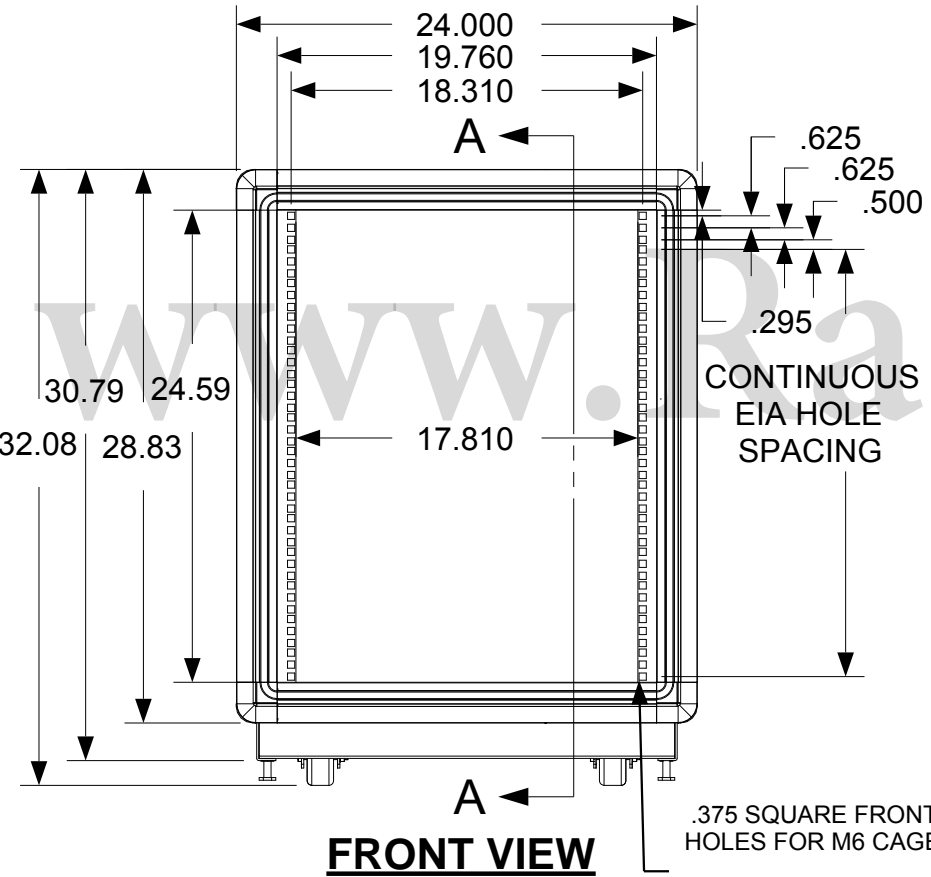

| REVISION HISTORY | | | |
|------------------|-------------|------|----------|
| REV | DESCRIPTION | DATE | APPROVED |
| | | | |

F
E
D
C
B
A

F
E
D
C
B
A

.375 SQUARE FRONT RAIL HOLES FOR M6 CAGENUTS

**SHOWN WITH SIDE PANEL REMOVED

PART NAME
14U X 36" DEEP; 19" RACKMOUNT EXTRUDED ALUMINUM FRAME CABINET

| | | |
|--------|-----------|-----|
| DATE | PART # | REV |
| 3/1/16 | SY242036V | |

9 8 7 6 5 4 3 2 1

9 8 7 6 5 4 3 2 1