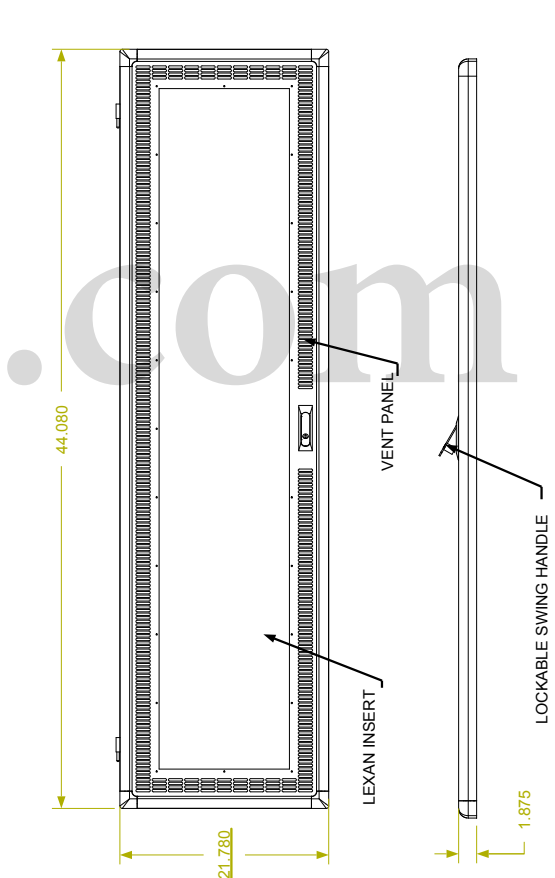

REVISION HISTORY			
REV	DESCRIPTION	DATE	APPROVED

F
E
D
C
B
A

F
E
D
C
B
A

Synergy Global Technology Inc
www.RackmountMart.com

PART NAME
24U X 30" DEEP; 19" RACKMOUNT
EXTRUDED ALUMINUM FRAME CABINET

DATE 3/1/16	PART # SY422030V	REV
SHEET		1 OF 1

9 8 7 6 5 4 3 2 1

9 8 7 6 5 4 3 2 1