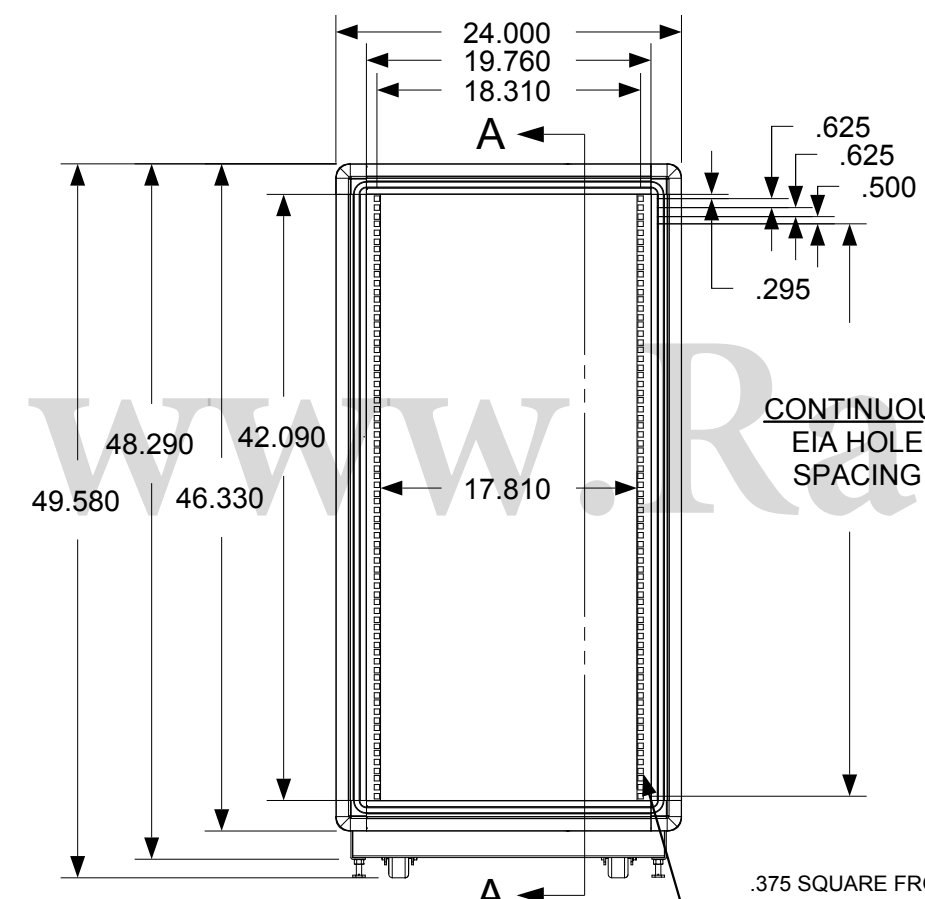

REVISION HISTORY			
REV	DESCRIPTION	DATE	APPROVED

F
E
D
C
B
A

F
E
D
C
B
A

Synergy Global Technology Inc
www.RackmountMart.com

PART NAME
24U X 30" DEEP; 19" RACKMOUNT
EXTRUDED ALUMINUM FRAME CABINET

DATE 3/1/16	PART # SY422030V	REV
SHEET		1 OF 1

9 8 7 6 5 4 3 2 1

9 8 7 6 5 4 3 2 1