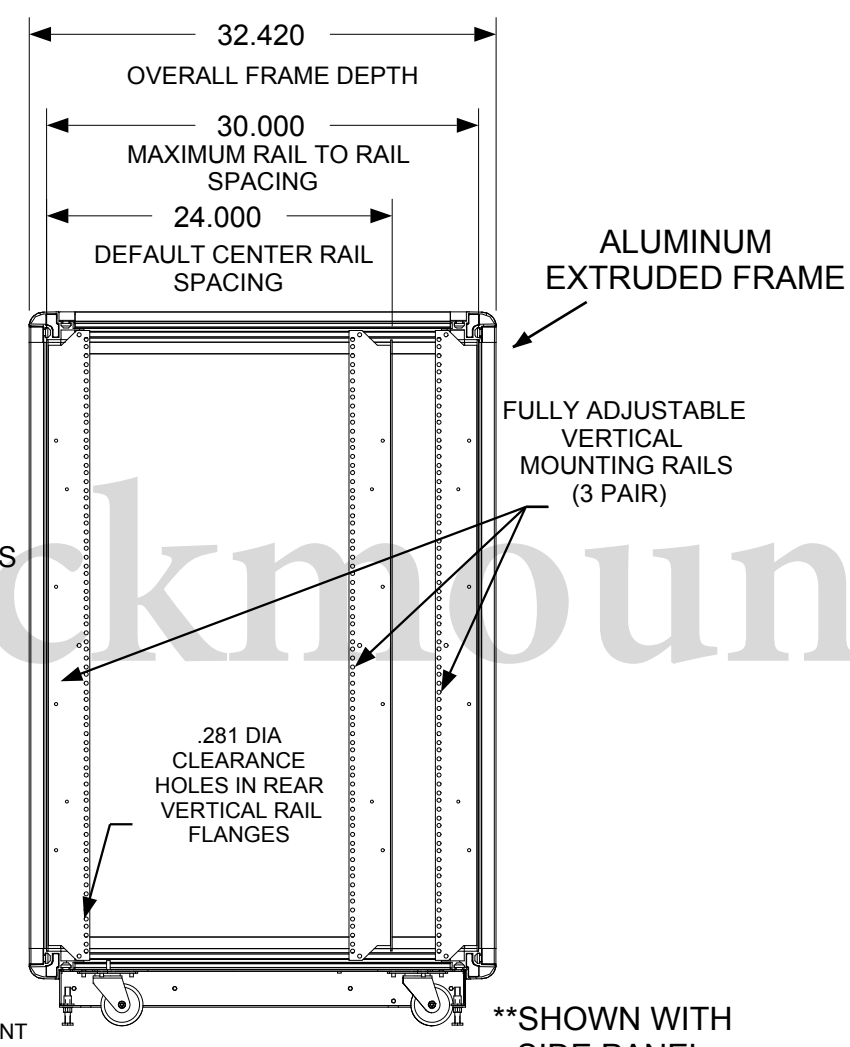

REVISION HISTORY			
REV	DESCRIPTION	DATE	APPROVED

F
E
D
C
B
A

F
E
D
C
B
A

Synergy Global Technology Inc
www.RackmountMart.com

PART NAME
24U X 30" DEEP; 19" RACKMOUNT
EXTRUDED ALUMINUM FRAME CABINET

DATE 3/1/16	PART # SY422030V	REV
SHEET		1 OF 1

9 8 7 6 5 4 3 2 1

9 8 7 6 5 4 3 2 1