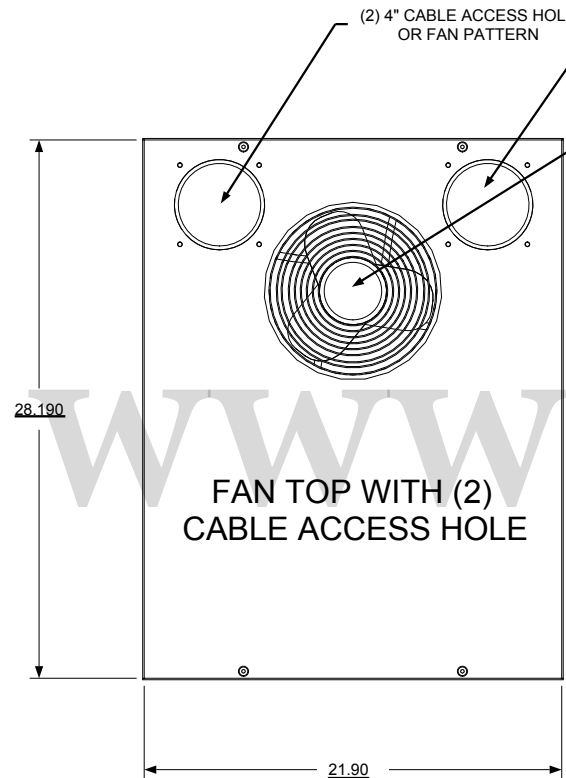

REVISION HISTORY			
REV	DESCRIPTION	DATE	APPROVED

F
E
D
C
B
A

F
E
D
C
B
A

Synergy Global Technology Inc
www.RackmountMart.com

PART NAME
24U X 30" DEEP; 19" RACKMOUNT
EXTRUDED ALUMINUM FRAME CABINET

DATE 3/1/16	PART # SY422030V	REV
SHEET		1 OF 1

9 8 7 6 5 4 3 2 1

9 8 7 6 5 4 3 2 1