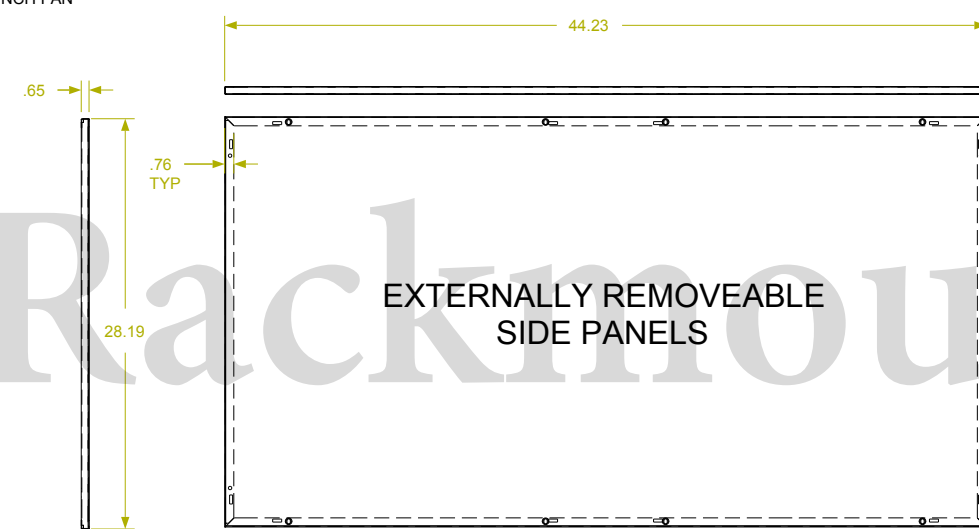

REVISION HISTORY			
REV	DESCRIPTION	DATE	APPROVED

F
E
D
C
B
A

F
E
D
C
B
A

Synergy Global Technology Inc
www.RackmountMart.com

PART NAME
24U X 30" DEEP; 19" RACKMOUNT
EXTRUDED ALUMINUM FRAME CABINET

DATE 3/1/16	PART # SY422030V	REV
SHEET		1 OF 1