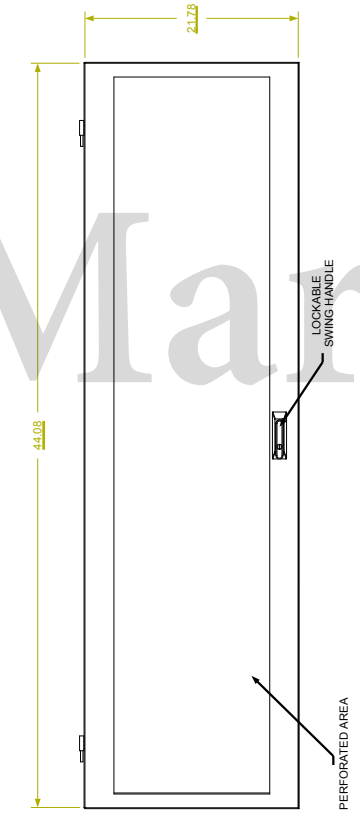

REVISION HISTORY			
REV	DESCRIPTION	DATE	APPROVED

F
E
D
C
B
A

F
E
D
C
B
A

Synergy Global Technology Inc
www.RackmountMart.com

PART NAME
24U X 30" DEEP; 19" RACKMOUNT
EXTRUDED ALUMINUM FRAME CABINET

DATE 3/1/16	PART # SY422030V	REV
SHEET		1 OF 1

9 8 7 6 5 4 3 2 1

9 8 7 6 5 4 3 2 1