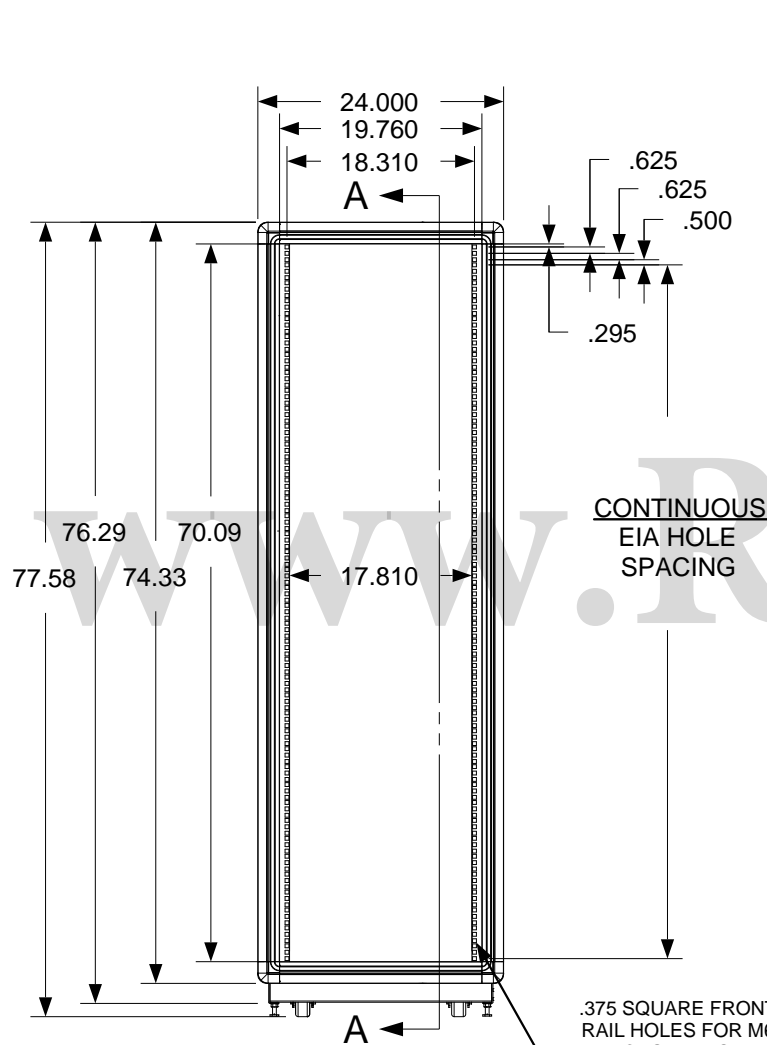

REVISION HISTORY			
REV	DESCRIPTION	DATE	APPROVED

F  
E  
D  
C  
B  
A

F  
E  
D  
C  
B  
A

**Synergy Global Technology Inc**  
www.RackmountMart.com

PART NAME  
40U X 30" DEEP; 19" RACKMOUNT EXTRUDED ALUMINUM FRAME CABINET

DATE 3/1/16	PART # SY702030X	REV
----------------	---------------------	-----

SHEET 1 OF 1

APPROVED BY:

9 8 7 6 5 4 3 2 1