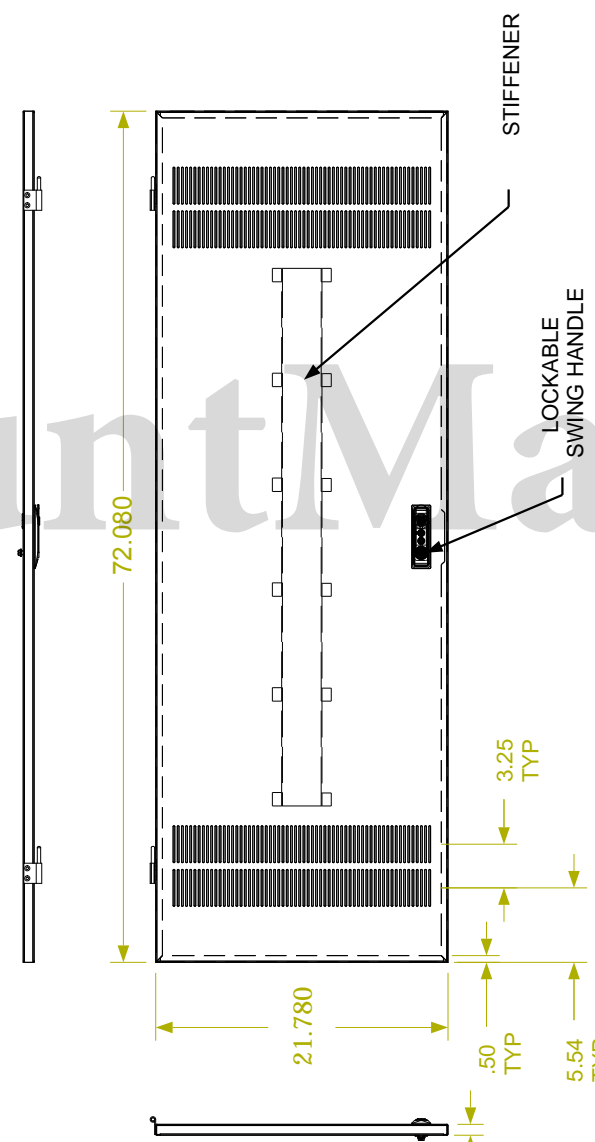

REVISION HISTORY			
REV	DESCRIPTION	DATE	APPROVED

F  
E  
D  
C  
B  
A

F  
E  
D  
C  
B  
A

**Synergy Global Technology Inc**  
www.RackmountMart.com

PART NAME  
40U X 30" DEEP; 19" RACKMOUNT EXTRUDED ALUMINUM FRAME CABINET

DATE 3/1/16	PART # SY702030X	REV
----------------	---------------------	-----

SHEET 1 OF 1

APPROVED BY:

9 8 7 6 5 4 3 2 1