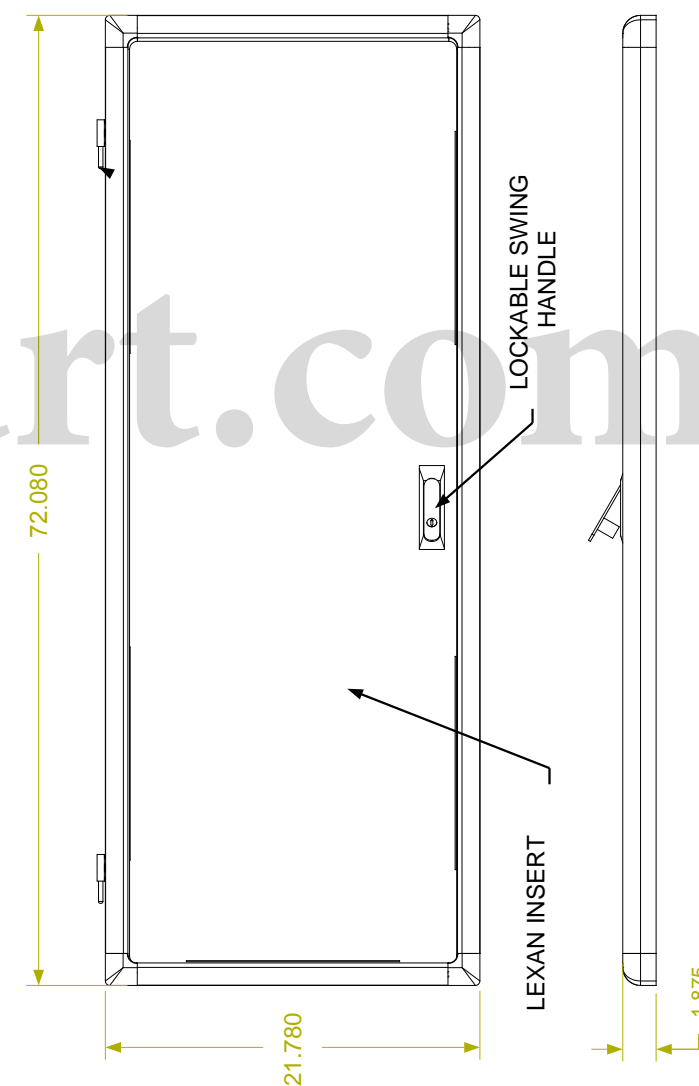

REVISION HISTORY			
REV	DESCRIPTION	DATE	APPROVED

F  
E  
D  
C  
B  
A

F  
E  
D  
C  
B  
A

**Synergy Global Technology Inc**  
www.RackmountMart.com

PART NAME  
40U X 30" DEEP; 19" RACKMOUNT EXTRUDED ALUMINUM FRAME CABINET

DATE 3/1/16	PART # SY702030X	REV
----------------	---------------------	-----

SHEET 1 OF 1

APPROVED BY:

9 8 7 6 5 4 3 2 1