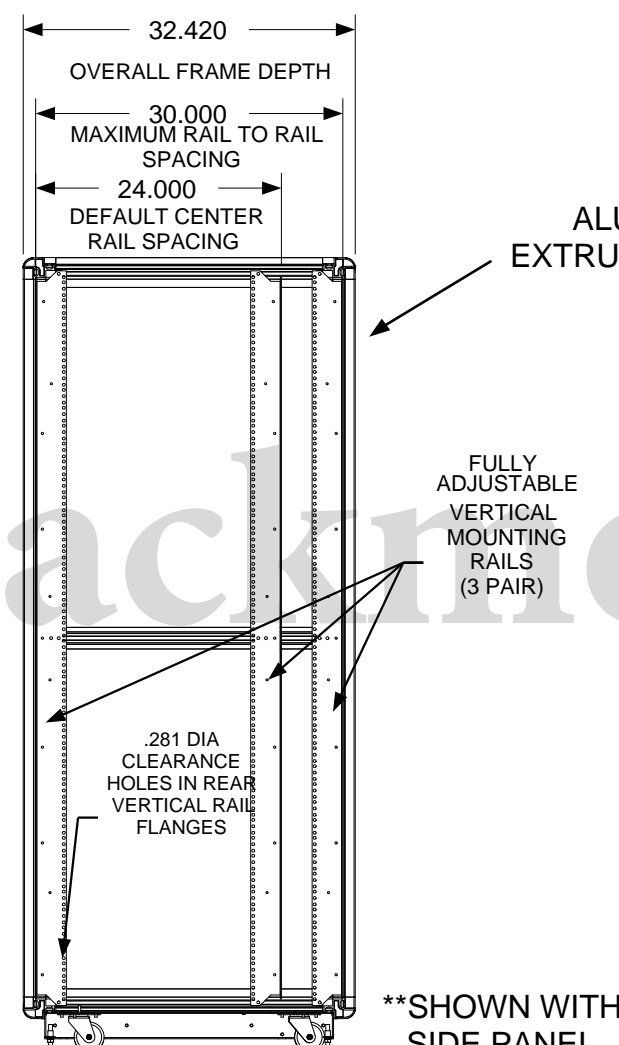

REVISION HISTORY			
REV	DESCRIPTION	DATE	APPROVED

F  
E  
D  
C  
B  
A

F  
E  
D  
C  
B  
A

**Synergy Global Technology Inc**  
www.RackmountMart.com

PART NAME  
40U X 30" DEEP; 19" RACKMOUNT EXTRUDED ALUMINUM FRAME CABINET