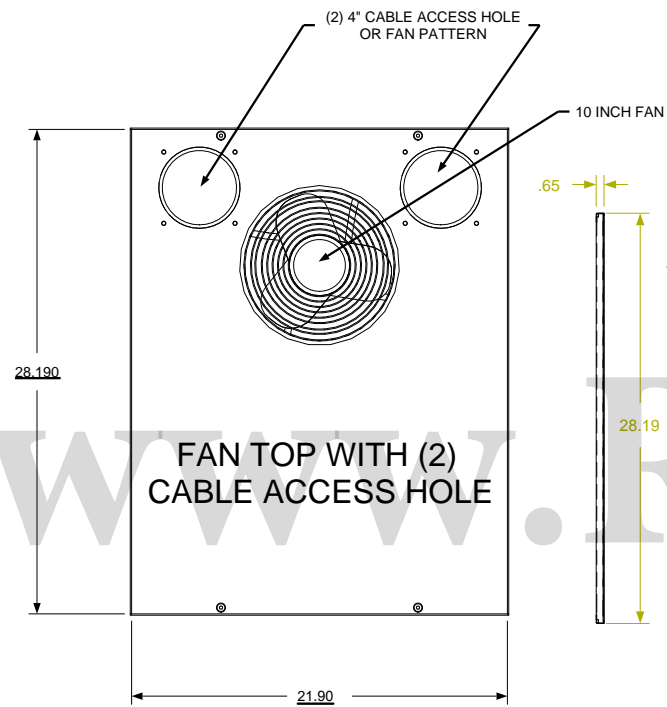

REVISION HISTORY			
REV	DESCRIPTION	DATE	APPROVED

F  
E  
D  
C  
B  
A

F  
E  
D  
C  
B  
A

**Synergy Global Technology Inc**  
www.RackmountMart.com

PART NAME  
40U X 30" DEEP; 19" RACKMOUNT EXTRUDED ALUMINUM FRAME CABINET

DATE 3/1/16	PART # SY702030X	REV
----------------	---------------------	-----

SHEET 1 OF 1

APPROVED BY:

9 8 7 6 5 4 3 2 1