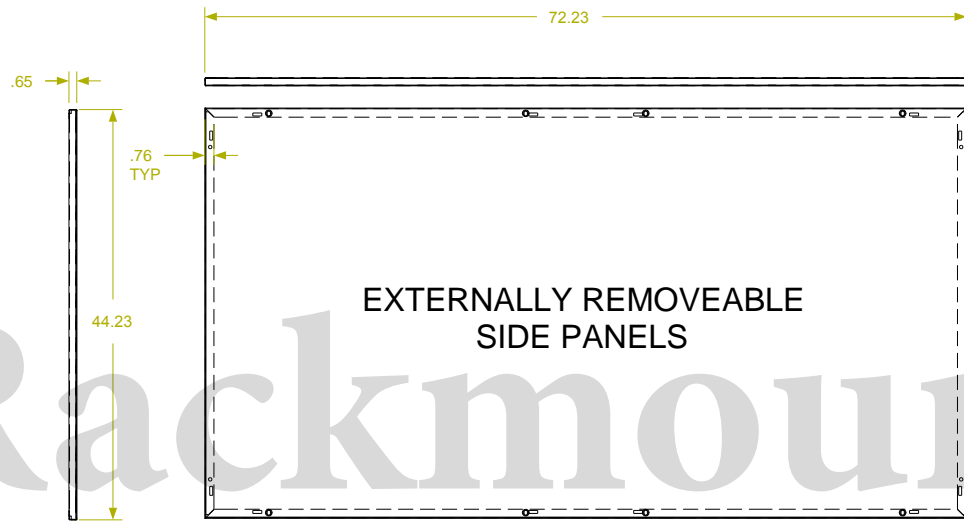

REVISION HISTORY			
REV	DESCRIPTION	DATE	APPROVED

F
E
D
C
B
A

F
E
D
C
B
A

**SHOWN WITH SIDE PANEL REMOVED

Synergy Global Technology Inc
www.RackmountMart.com

PART NAME
40U X 42" DEEP; 19" RACKMOUNT EXTRUDED ALUMINUM FRAME CABINET