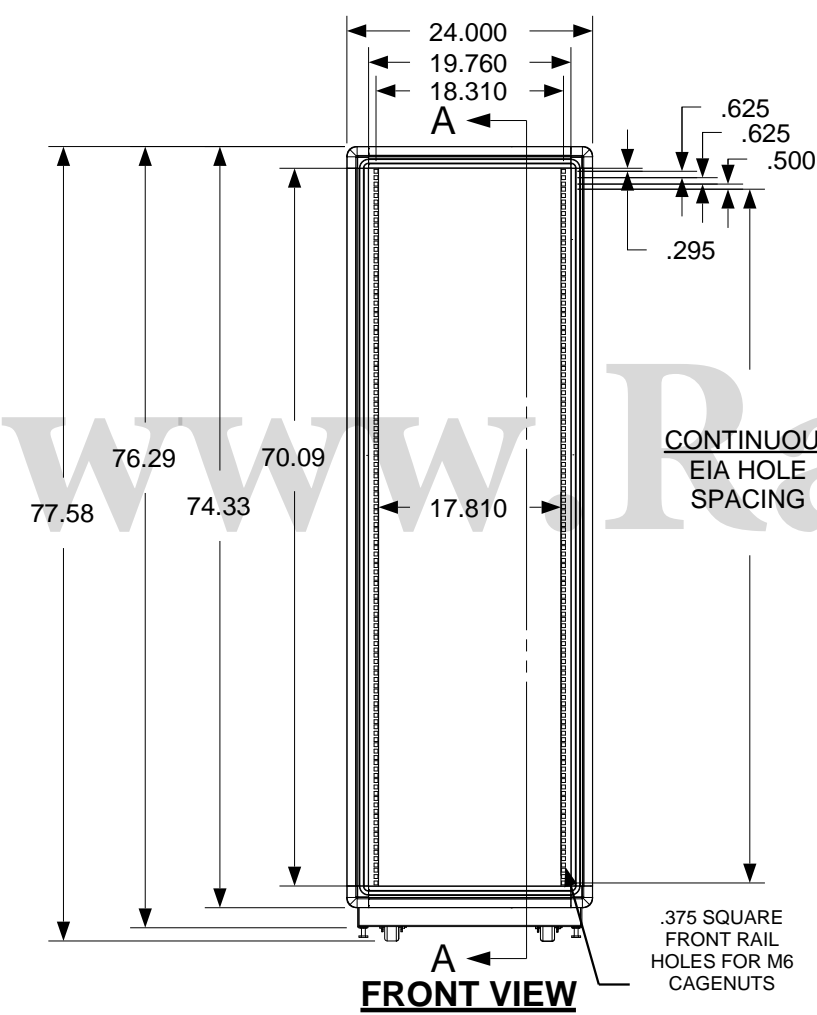

REVISION HISTORY			
REV	DESCRIPTION	DATE	APPROVED

F
E
D
C
B
A

F
E
D
C
B
A

**SHOWN WITH SIDE PANEL REMOVED

Synergy Global Technology Inc
www.RackmountMart.com

PART NAME
40U X 42" DEEP; 19" RACKMOUNT EXTRUDED ALUMINUM FRAME CABINET

DATE 3/1/16	PART # SY702042P	REV
----------------	---------------------	-----

9 8 7 6 5 4 3 2 1

9 8 7 6 5 4 3 2 1