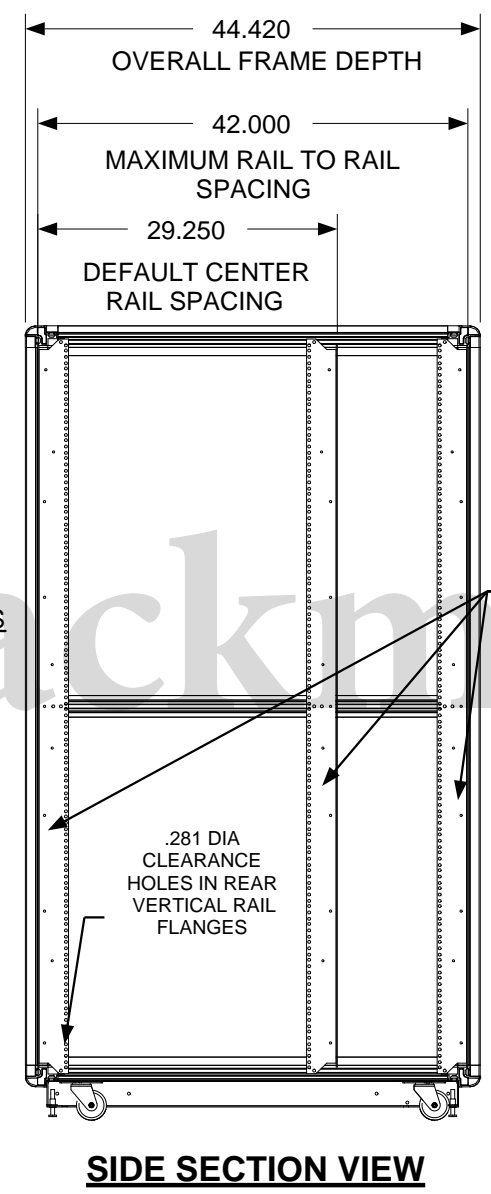

REVISION HISTORY			
REV	DESCRIPTION	DATE	APPROVED

F
E
D
C
B
A

F
E
D
C
B
A

**SHOWN WITH SIDE PANEL REMOVED

Synergy Global Technology Inc
www.RackmountMart.com

PART NAME
40U X 42" DEEP; 19" RACKMOUNT EXTRUDED ALUMINUM FRAME CABINET

DATE 3/1/16	PART # SY702042P	REV
----------------	---------------------	-----

9 8 7 6 5 4 3 2 1

9 8 7 6 5 4 3 2 1