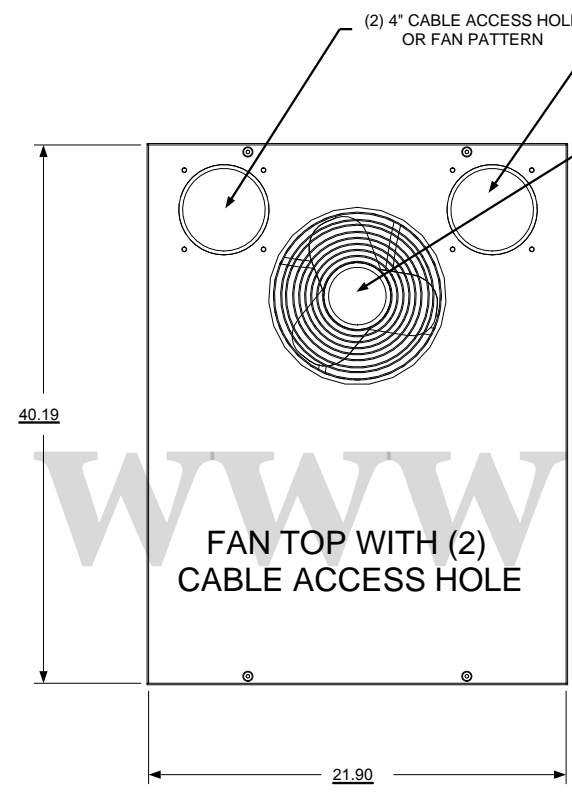

REVISION HISTORY			
REV	DESCRIPTION	DATE	APPROVED

F
E
D
C
B
A

F
E
D
C
B
A

**SHOWN WITH SIDE PANEL REMOVED

Synergy Global Technology Inc
www.RackmountMart.com

PART NAME
40U X 42" DEEP; 19" RACKMOUNT EXTRUDED ALUMINUM FRAME CABINET

DATE 3/1/16	PART # SY702042P	REV
----------------	---------------------	-----

9 8 7 6 5 4 3 2 1

9 8 7 6 5 4 3 2 1