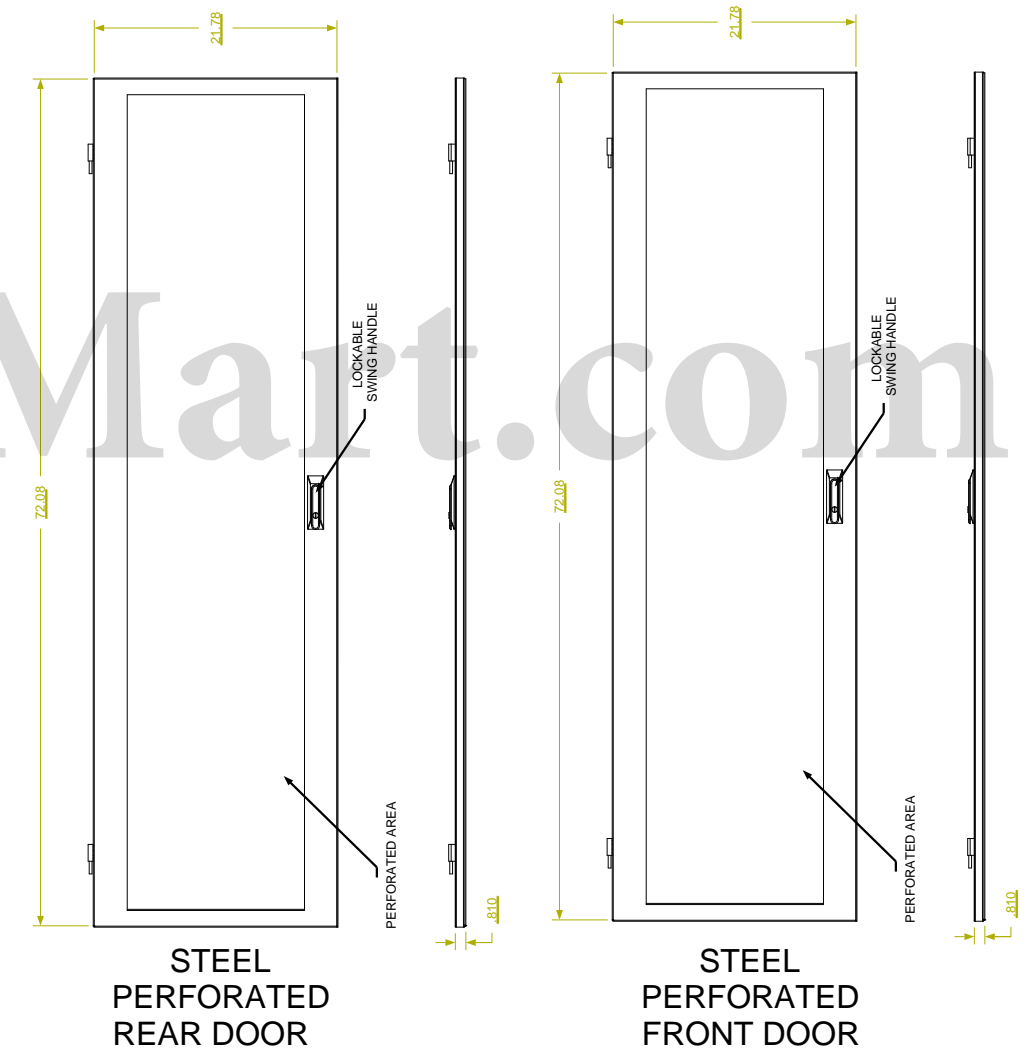

REVISION HISTORY			
REV	DESCRIPTION	DATE	APPROVED

F
E
D
C
B
A

F
E
D
C
B
A

**SHOWN WITH SIDE PANEL REMOVED

Synergy Global Technology Inc
www.RackmountMart.com

PART NAME
40U X 42" DEEP; 19" RACKMOUNT EXTRUDED ALUMINUM FRAME CABINET

DATE 3/1/16	PART # SY702042P	REV
----------------	---------------------	-----

9 8 7 6 5 4 3 2 1

9 8 7 6 5 4 3 2 1