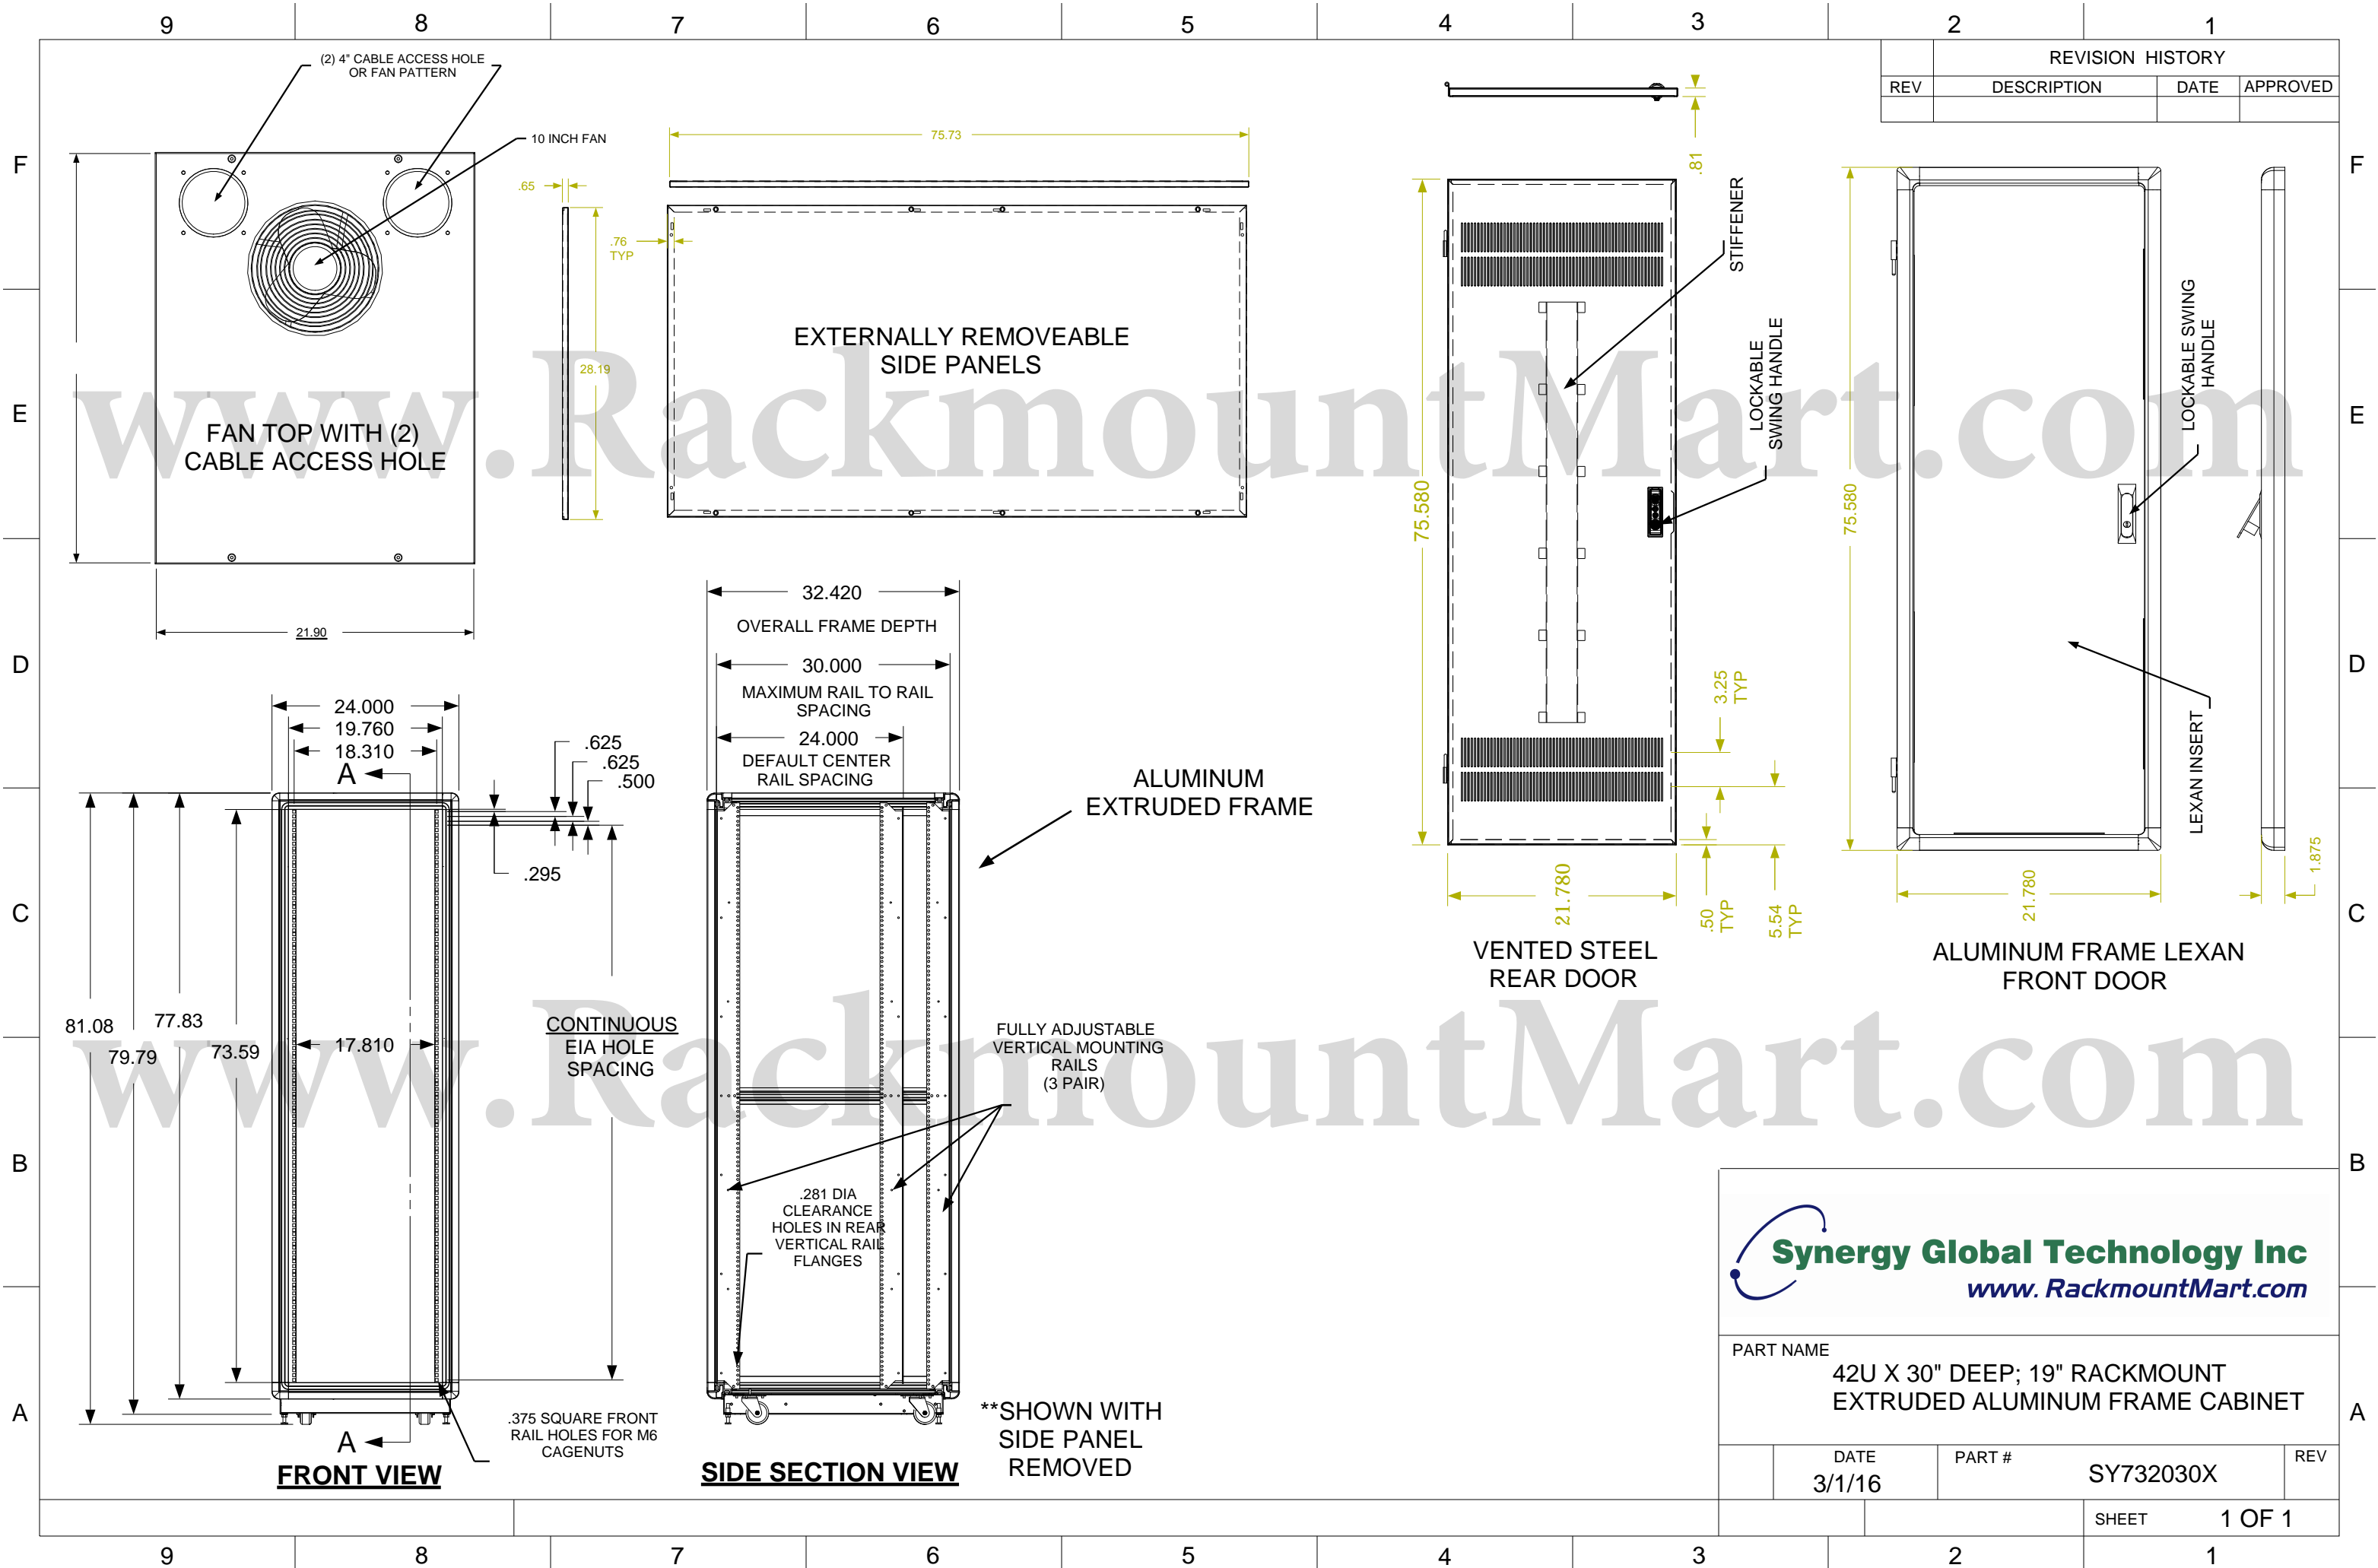

REVISION HISTORY			
REV	DESCRIPTION	DATE	APPROVED

Synergy Global Technology Inc
www.RackmountMart.com

PART NAME
42U X 30" DEEP; 19" RACKMOUNT EXTRUDED ALUMINUM FRAME CABINET

DATE 3/1/16	PART # SY732030X	REV
SHEET		1 OF 1