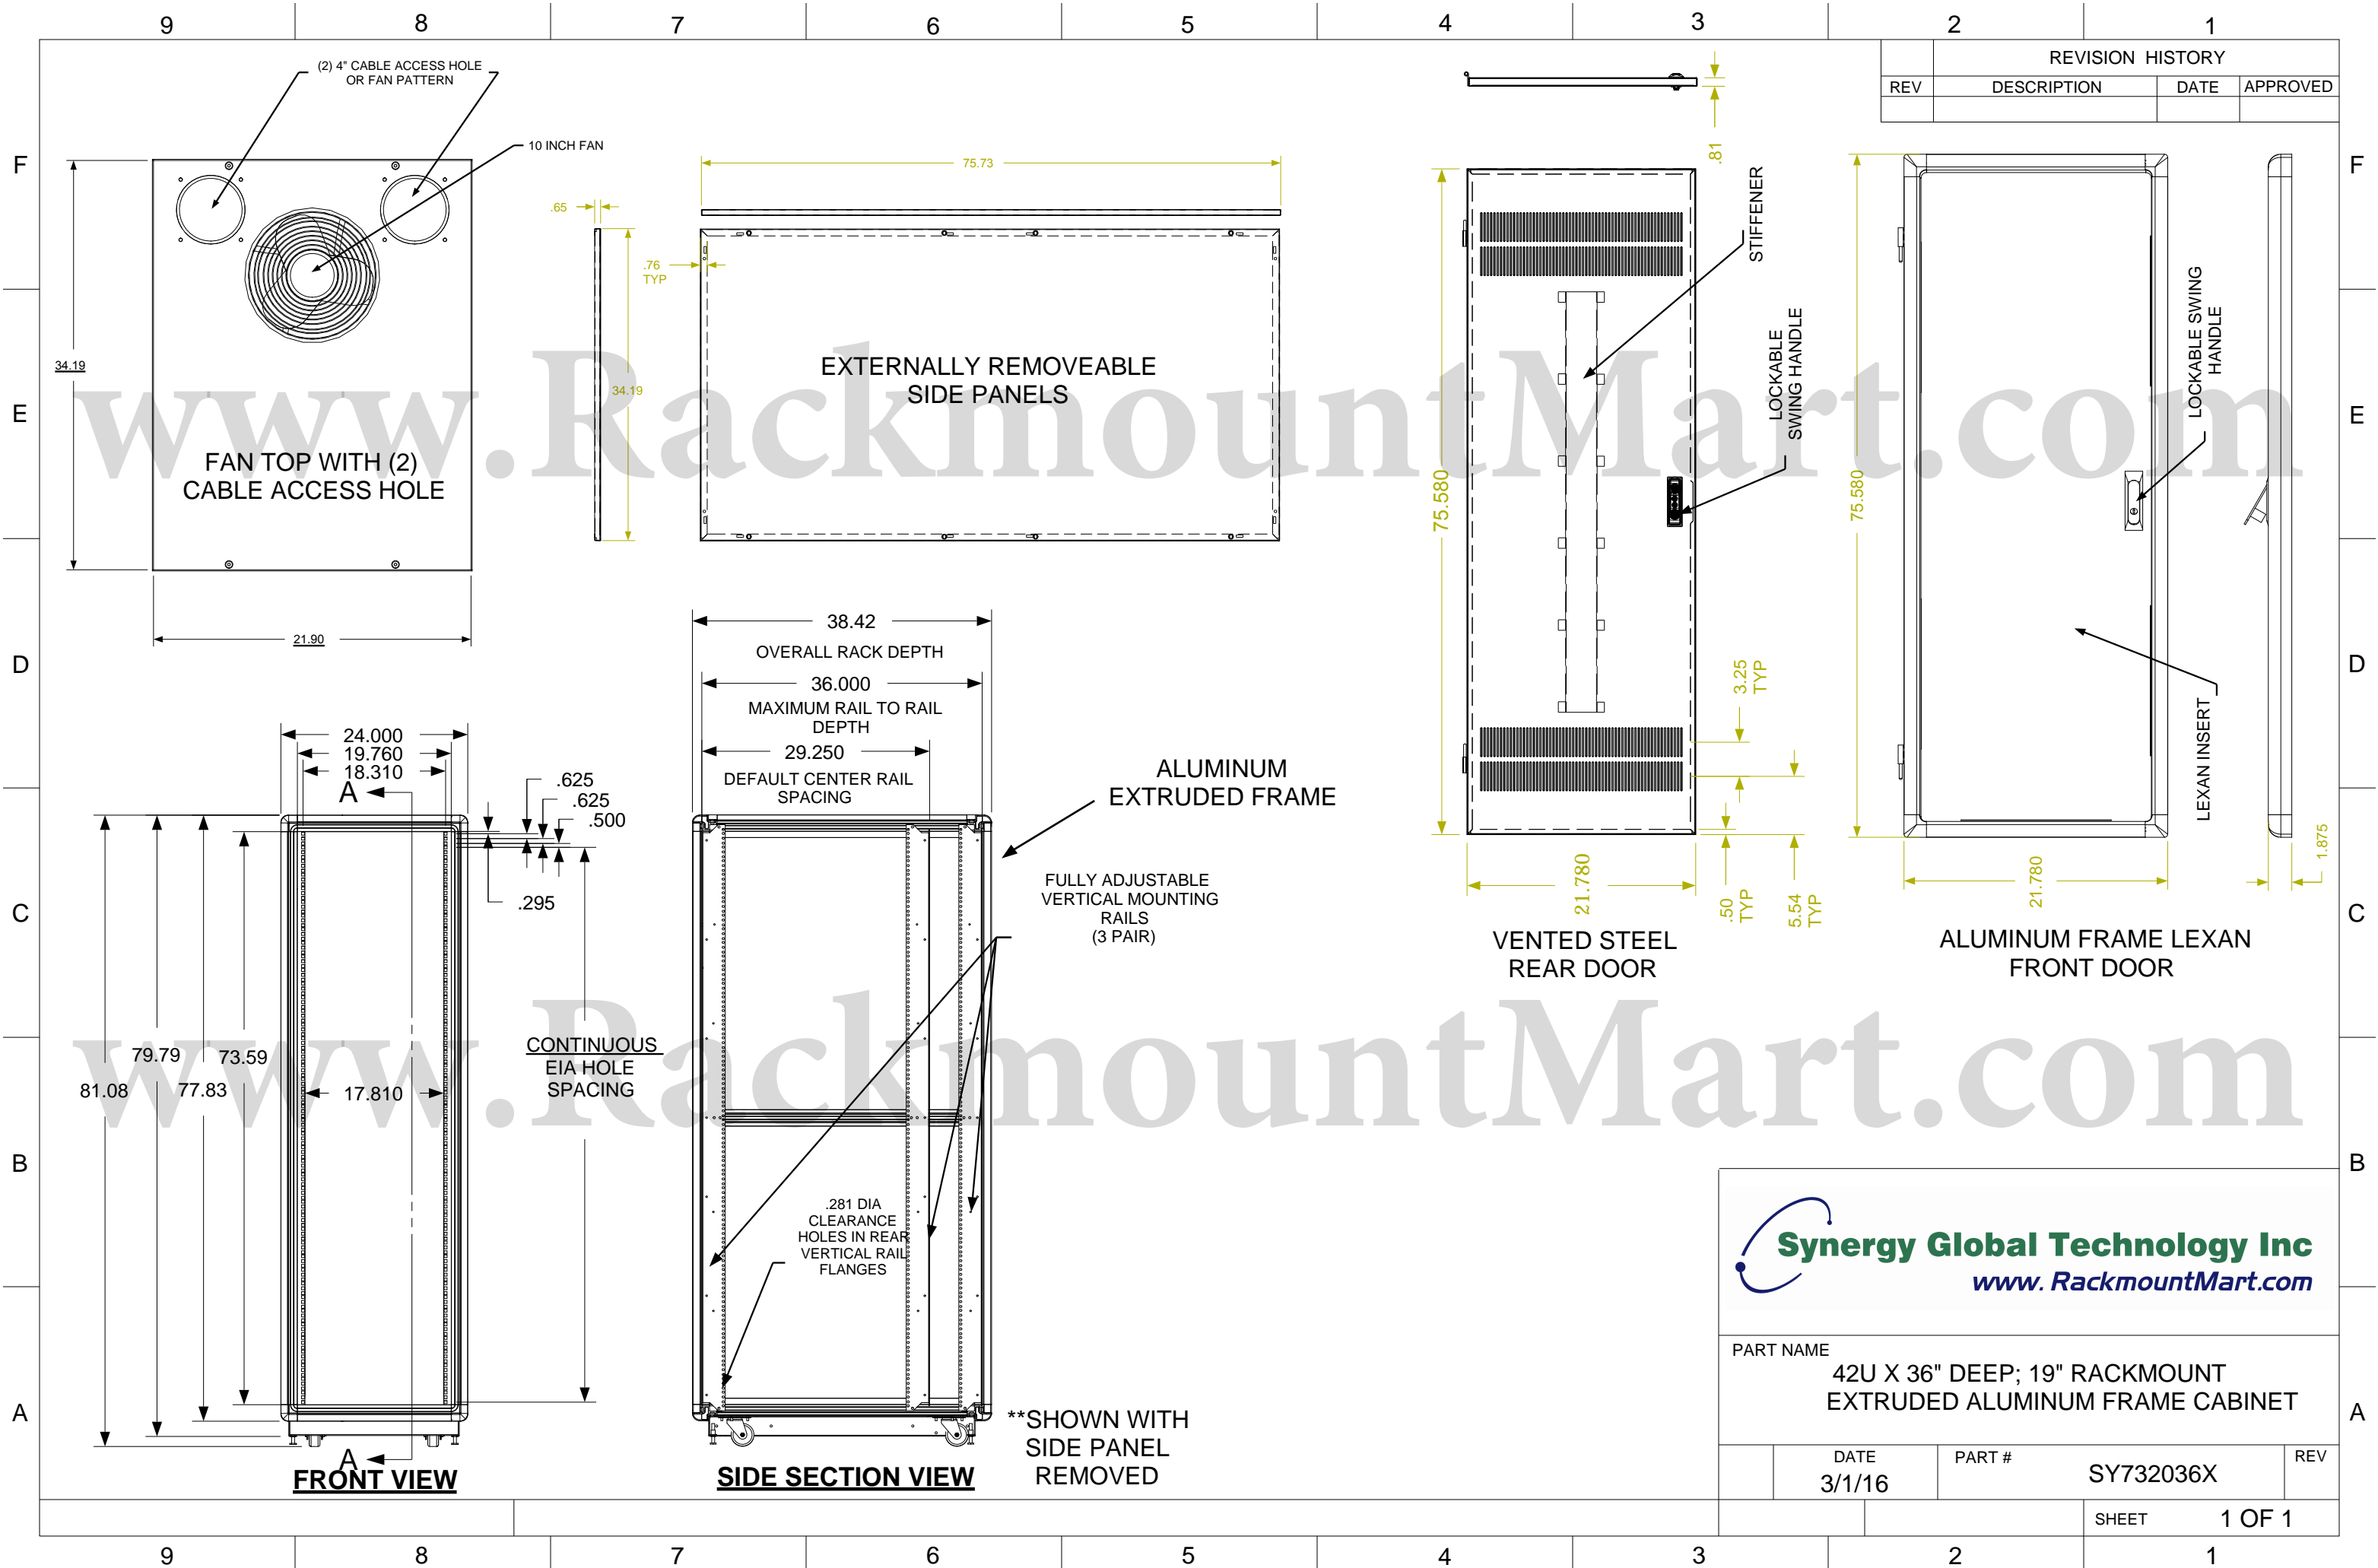

REVISION HISTORY			
REV	DESCRIPTION	DATE	APPROVED

Synergy Global Technology Inc
www.RackmountMart.com

PART NAME			
42U X 36" DEEP; 19" RACKMOUNT EXTRUDED ALUMINUM FRAME CABINET			
DATE	PART #	REV	
3/1/16	SY732036X		
SHEET			1 OF 1