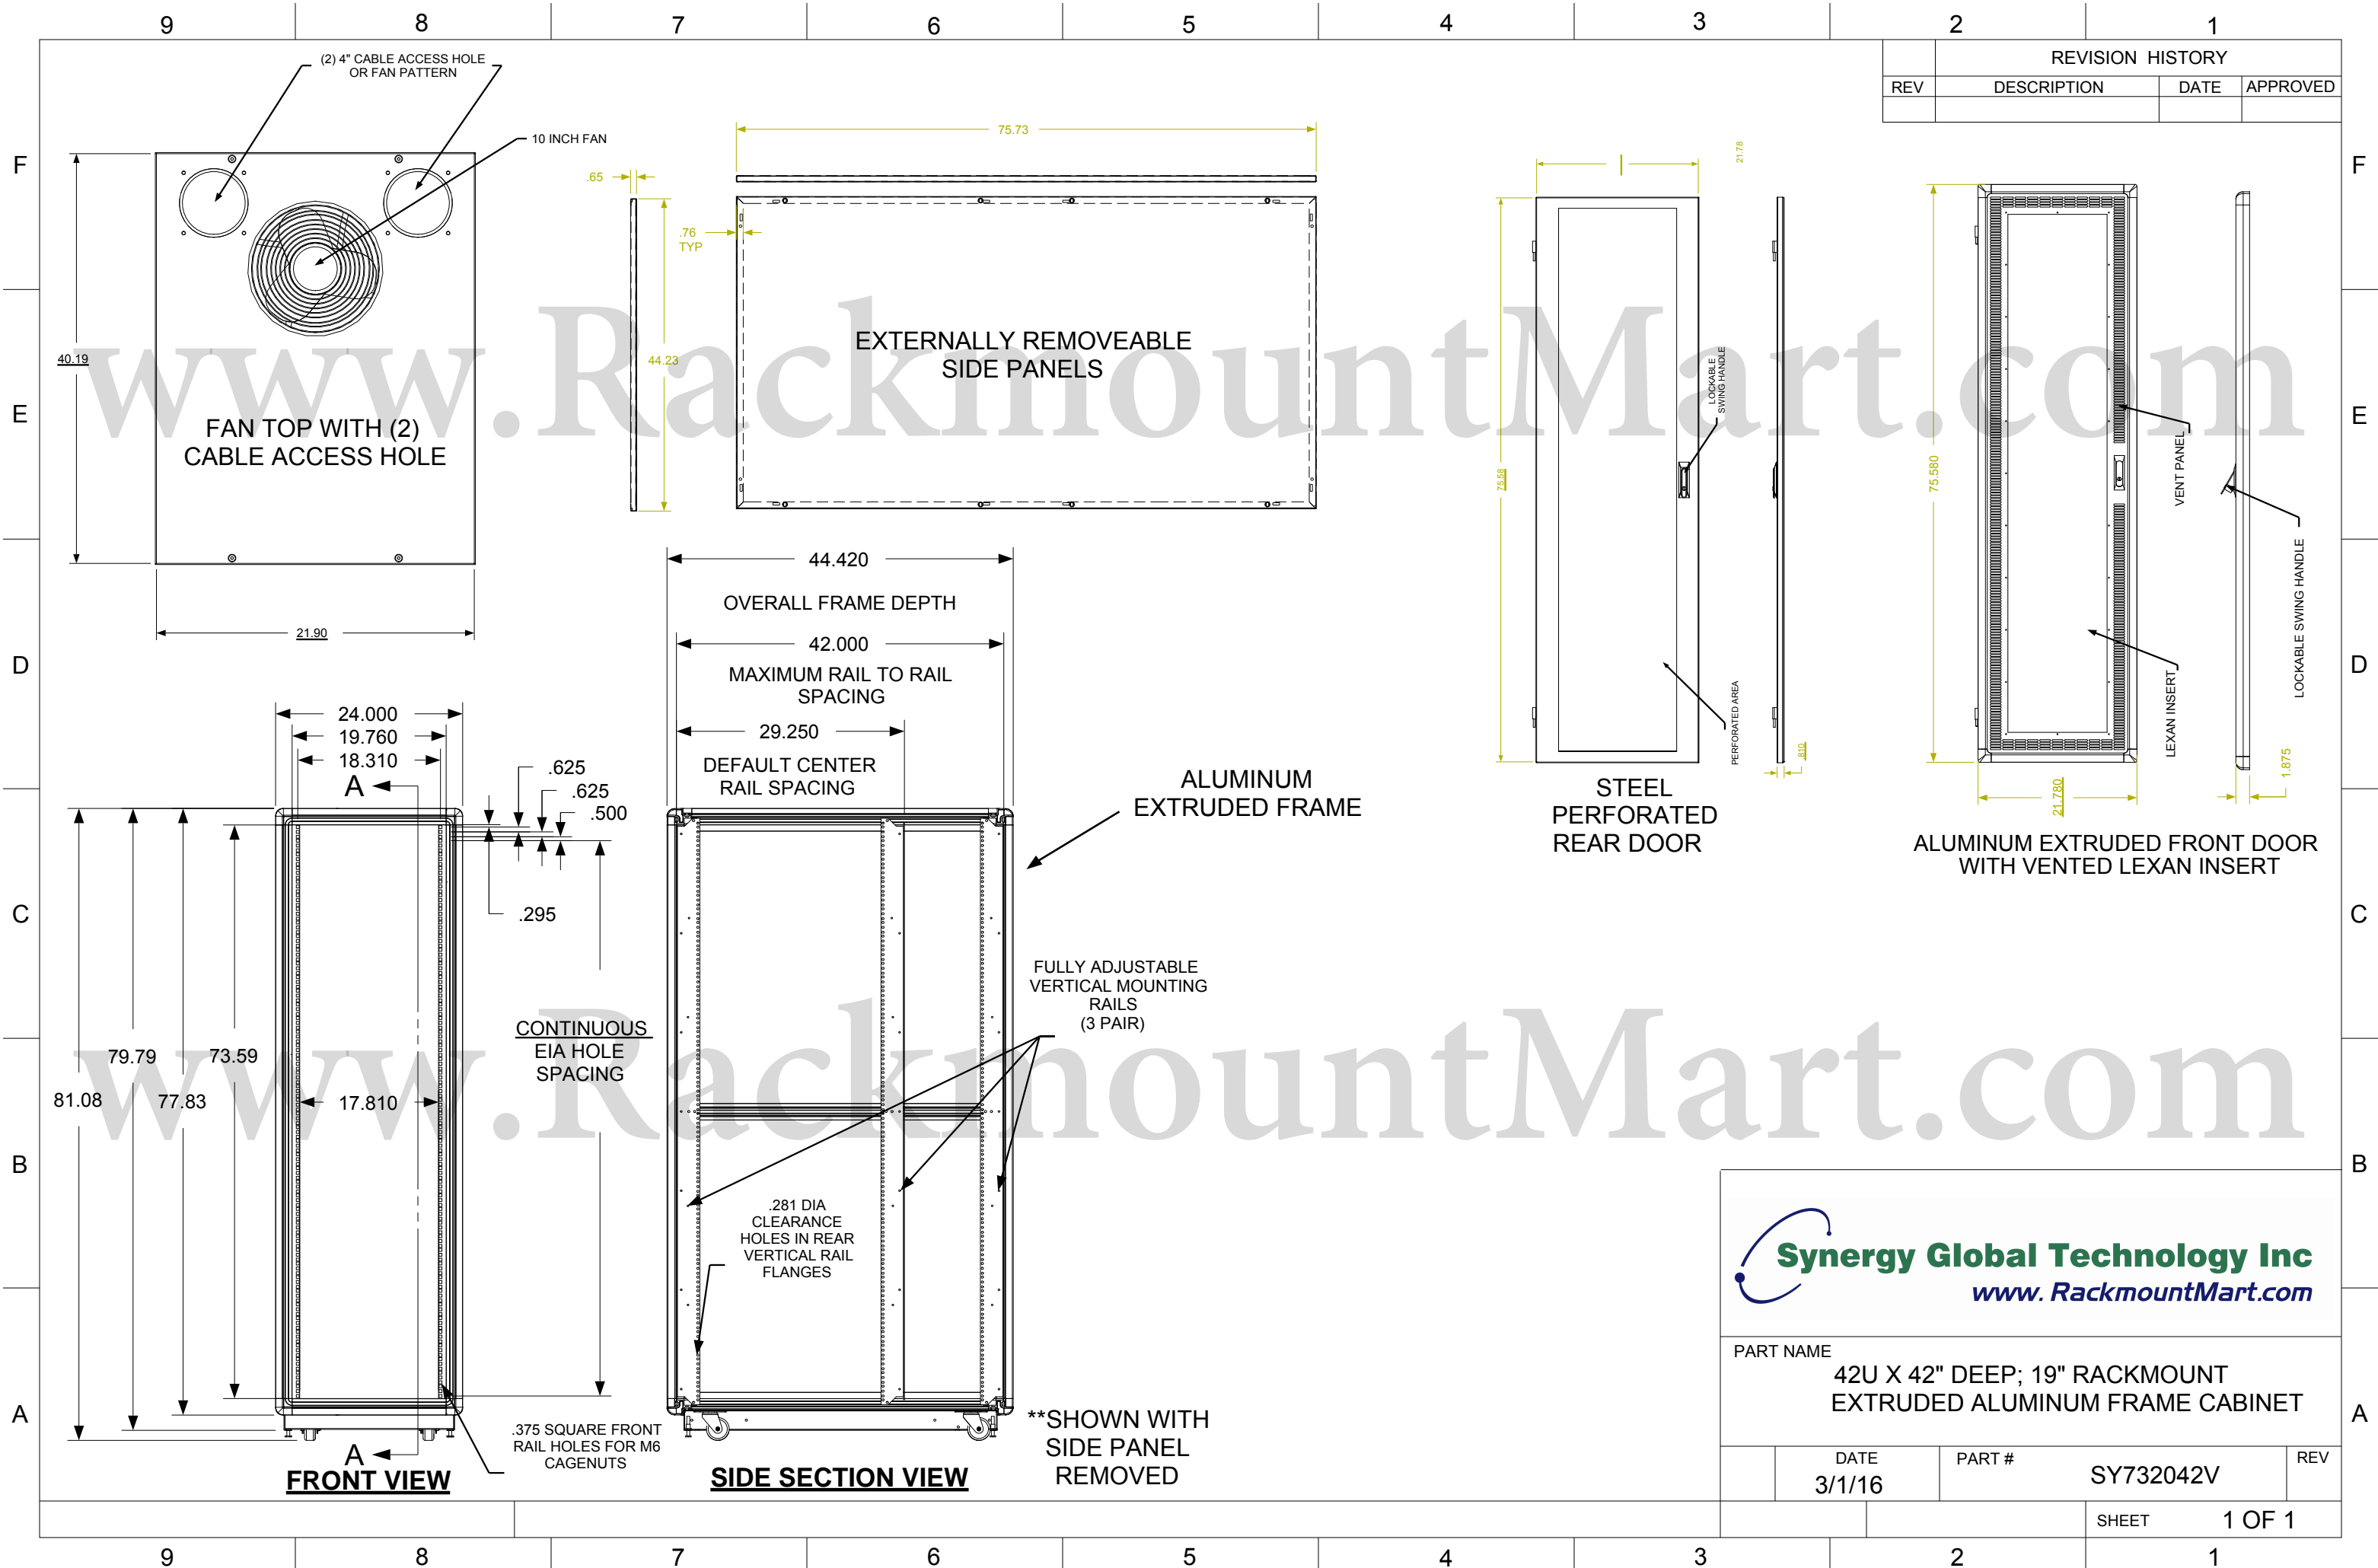

REVISION HISTORY			
REV	DESCRIPTION	DATE	APPROVED

Synergy Global Technology Inc
www.RackmountMart.com

PART NAME
42U X 42" DEEP; 19" RACKMOUNT EXTRUDED ALUMINUM FRAME CABINET

DATE 3/1/16	PART # SY732042V	REV
SHEET		1 OF 1