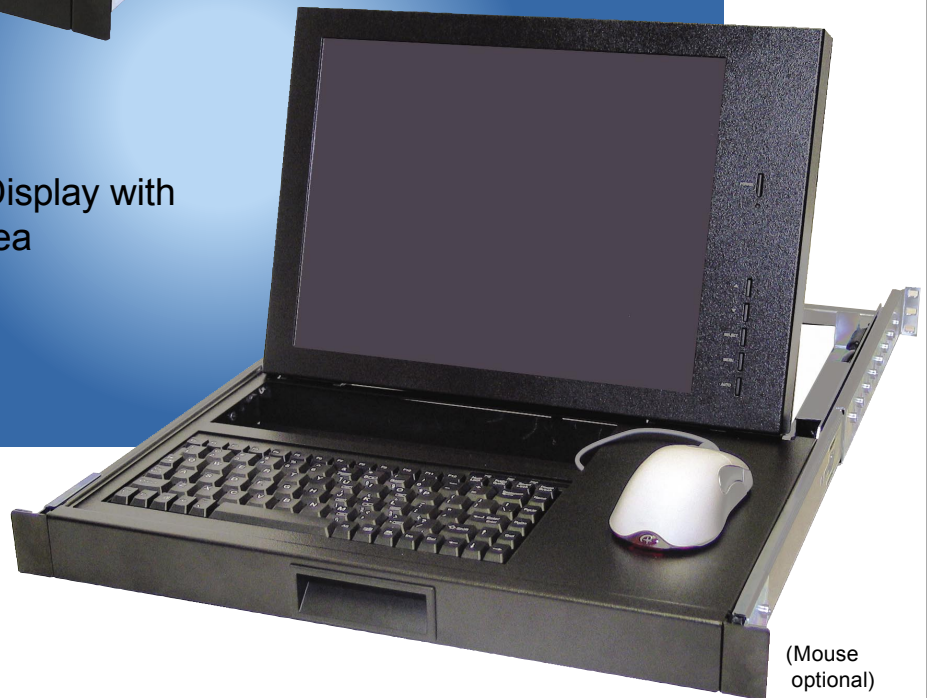

1U 15" or 17" TFT LCD Display with Keyboard and Mouse Area

(Mouse
optional)

Don't like touchpads or trackballs?

In addition to a choice of a high quality 15" or 17" TFT LCD display and full function compact keyboard, this unit contains a storage and use area for your favorite mouse, all housed in a convenient 1U form factor.

Some of the features are:

- Smooth action ball bearing rack mount slides.
- Display surface protected by a clear shatterproof cover.
- Display automatically powers off when in the closed position.
- Wide 160 degree horizontal and vertical viewing angles.
- 250 nits brightness and 1000:1 contrast ratio typical.
- Display resolution - 1024 x 768 (15" TFT) 1280 X 1024 (17" TFT)
- Rugged "built to last" industrial construction, **Made in USA.**
- Dimensions: 15" TFT LCD - 19.0" (W) x 1.75" (H) x 23" (D).
17" Grade A TFT LCD - 19.0" (W) x 1.75" (H) x 25.2" (D).